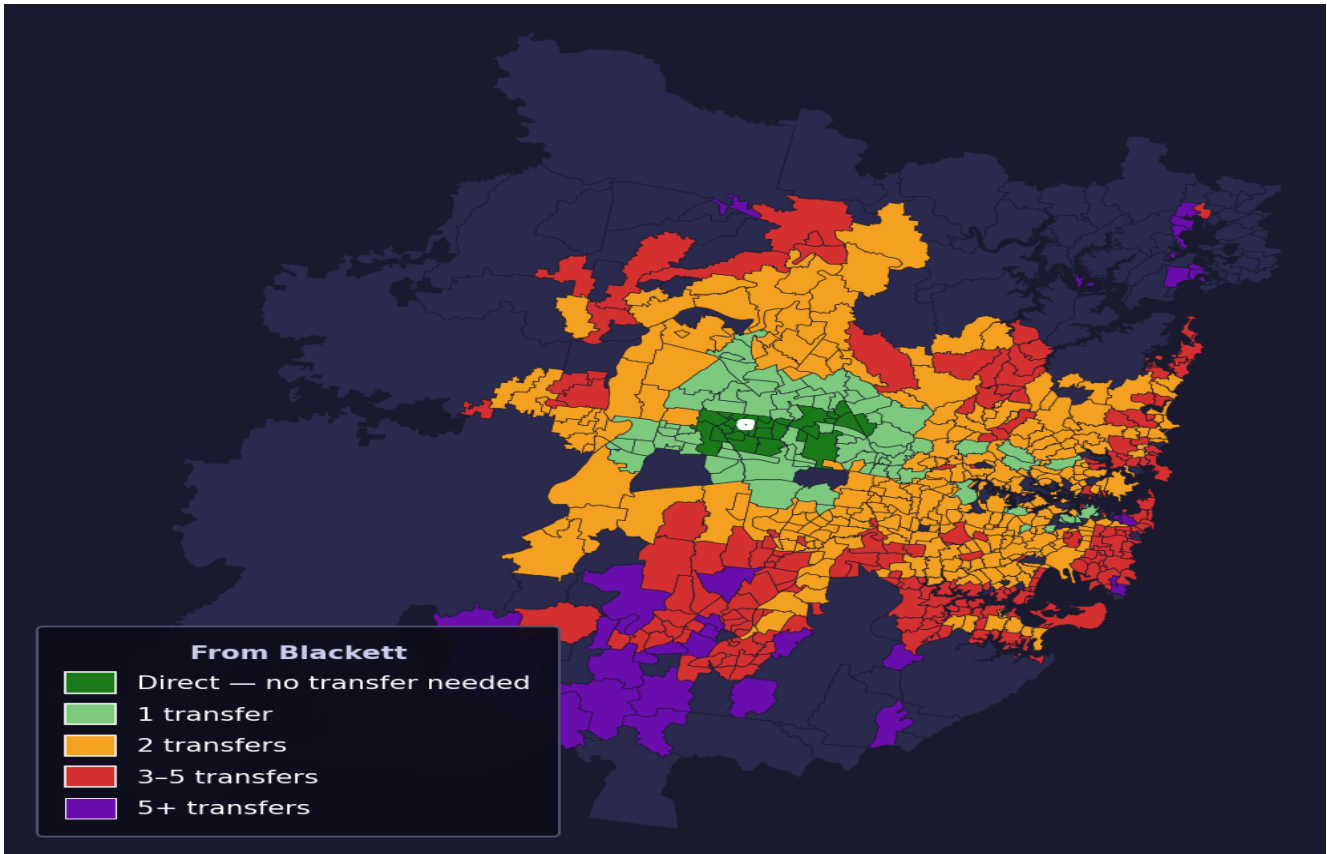

Blackett

Rank #588 of 781 suburbs

Composite 53 /100	Journey Quality 25 /100	Cost Efficiency 96 /100	Connectivity 58 /100
------------------------------------	--	--	---------------------------------------

Direct (0 transfers)	28 of 781
1 transfer	80 of 781
2 transfers	298 of 781
3-5 transfers	211 of 781
5+ transfers	163 of 781

Destination	Time	Single Trip	Weekly
Sydney CBD	144 min	\$6.35	\$50.00/wk
Parramatta	104 min	\$6.04	\$50.00/wk
Sydney Airport	198 min	\$8.50	
Macquarie Park	175 min	\$8.38	\$50.00/wk
Olympic Park	151 min	\$8.80	\$50.00/wk