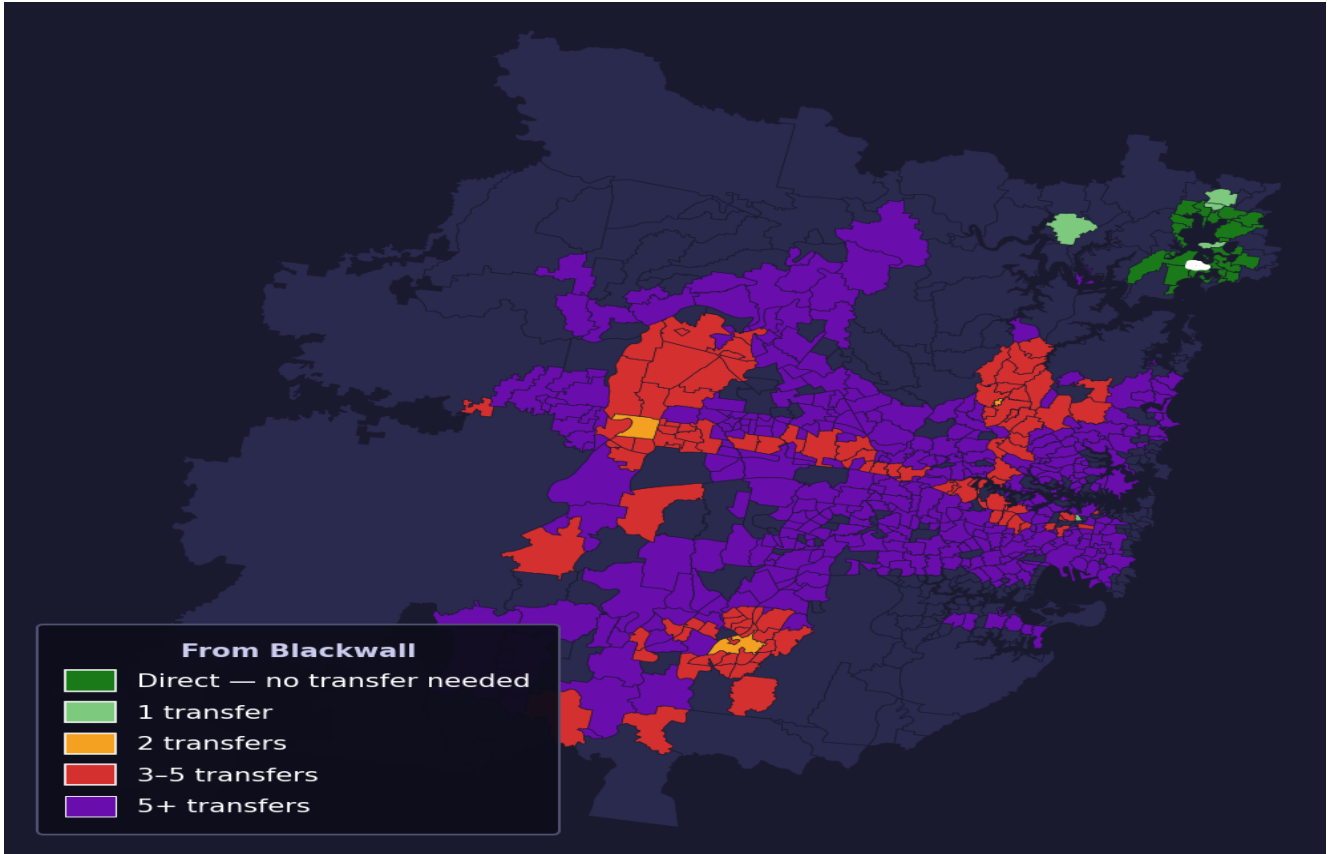

# Blackwall

Rank #694 of 781 suburbs

<b>Composite</b> <b>48</b> <sub>/100</sub>	<b>Journey Quality</b> <b>41</b> <sub>/100</sub>	<b>Cost Efficiency</b> <b>92</b> <sub>/100</sub>	<b>Connectivity</b> <b>20</b> <sub>/100</sub>
---	---	---	--

Direct (0 transfers)	28 of 781
1 transfer	5 of 781
2 transfers	3 of 781
3-5 transfers	109 of 781
5+ transfers	635 of 781

Destination	Time	Single Trip	Weekly
Sydney CBD	114 min	\$6.42	\$50.00/wk
Parramatta	202 min	\$10.54	\$50.00/wk
Sydney Airport	202 min	\$9.09	
Macquarie Park	148 min	\$8.26	\$50.00/wk
Olympic Park	177 min	\$13.53	\$50.00/wk