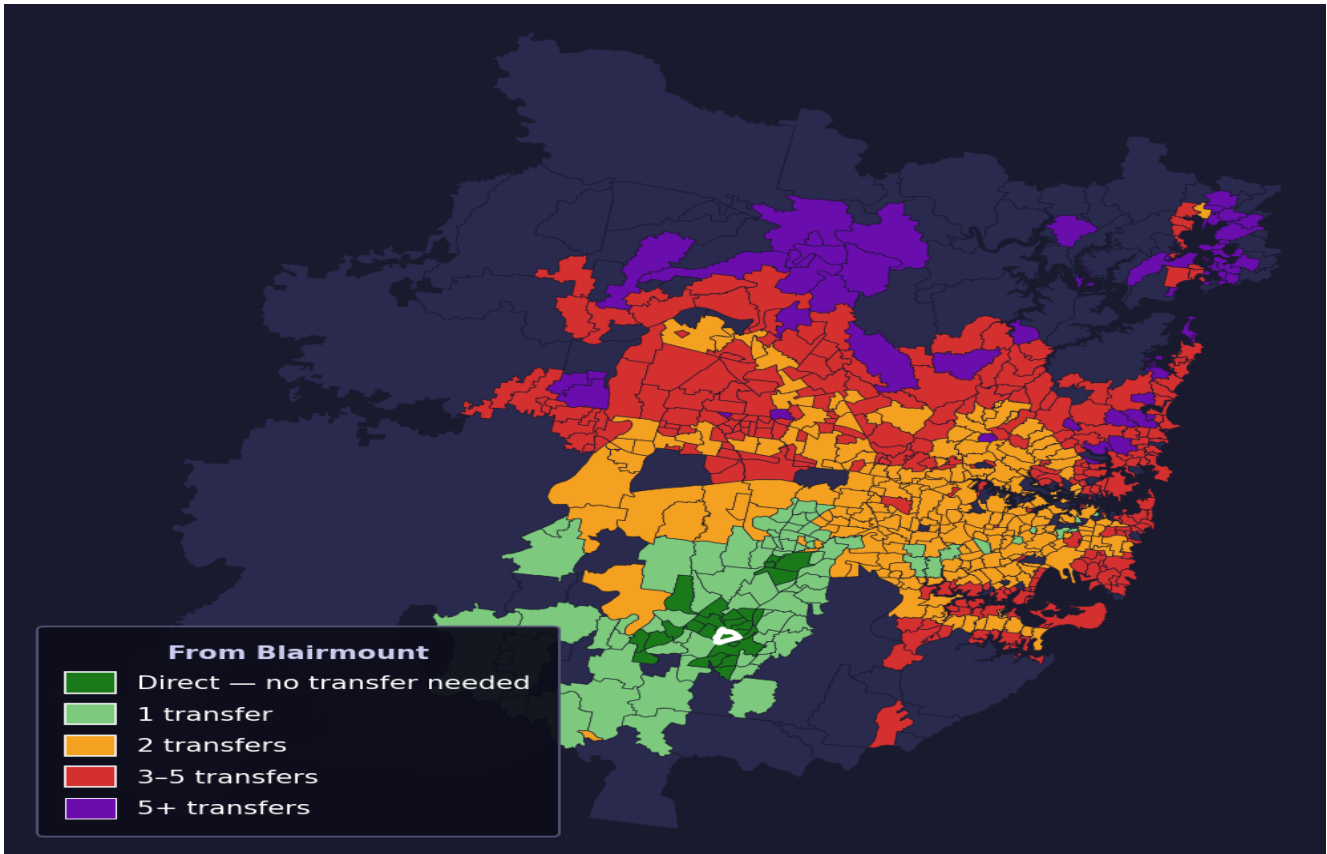

# Blairmount

Rank #544 of 781 suburbs

<b>Composite</b> <b>55</b> <sub>/100</sub>	<b>Journey Quality</b> <b>30</b> <sub>/100</sub>	<b>Cost Efficiency</b> <b>97</b> <sub>/100</sub>	<b>Connectivity</b> <b>57</b> <sub>/100</sub>
---	---	---	--

<b>Direct (0 transfers)</b>	<b>26 of 781</b>
<b>1 transfer</b>	<b>78 of 781</b>
<b>2 transfers</b>	<b>242 of 781</b>
<b>3-5 transfers</b>	<b>274 of 781</b>
<b>5+ transfers</b>	<b>160 of 781</b>

Destination	Time	Single Trip	Weekly
Sydney CBD	135 min	\$4.62	<b>\$45.60/wk</b>
Parramatta	172 min	\$8.00	<b>\$50.00/wk</b>
Sydney Airport	191 min	\$6.65	
Macquarie Park	200 min	\$9.35	<b>\$50.00/wk</b>
Olympic Park	128 min	\$6.93	<b>\$50.00/wk</b>