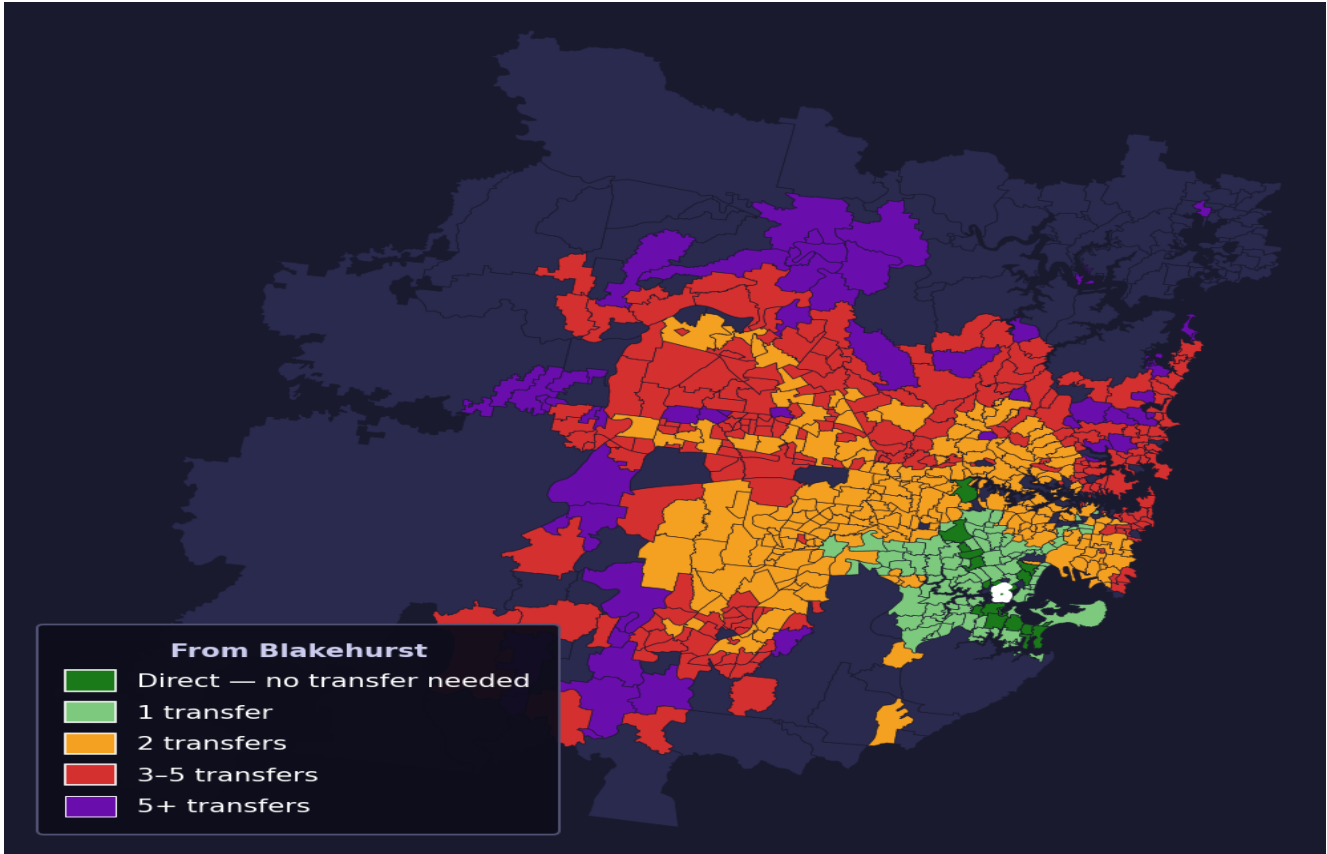

Blakehurst

Rank #543 of 781 suburbs

Composite 55 /100	Journey Quality 33 /100	Cost Efficiency 95 /100	Connectivity 55 /100
------------------------------------	--	--	---------------------------------------

Direct (0 transfers)	21 of 781
1 transfer	88 of 781
2 transfers	240 of 781
3-5 transfers	236 of 781
5+ transfers	195 of 781

Destination	Time	Single Trip	Weekly
Sydney CBD	130 min	\$7.45	\$50.00/wk
Parramatta	197 min	\$11.05	\$50.00/wk
Sydney Airport	100 min	\$5.42	
Macquarie Park	144 min	\$8.34	\$50.00/wk
Olympic Park	137 min	\$7.76	\$50.00/wk