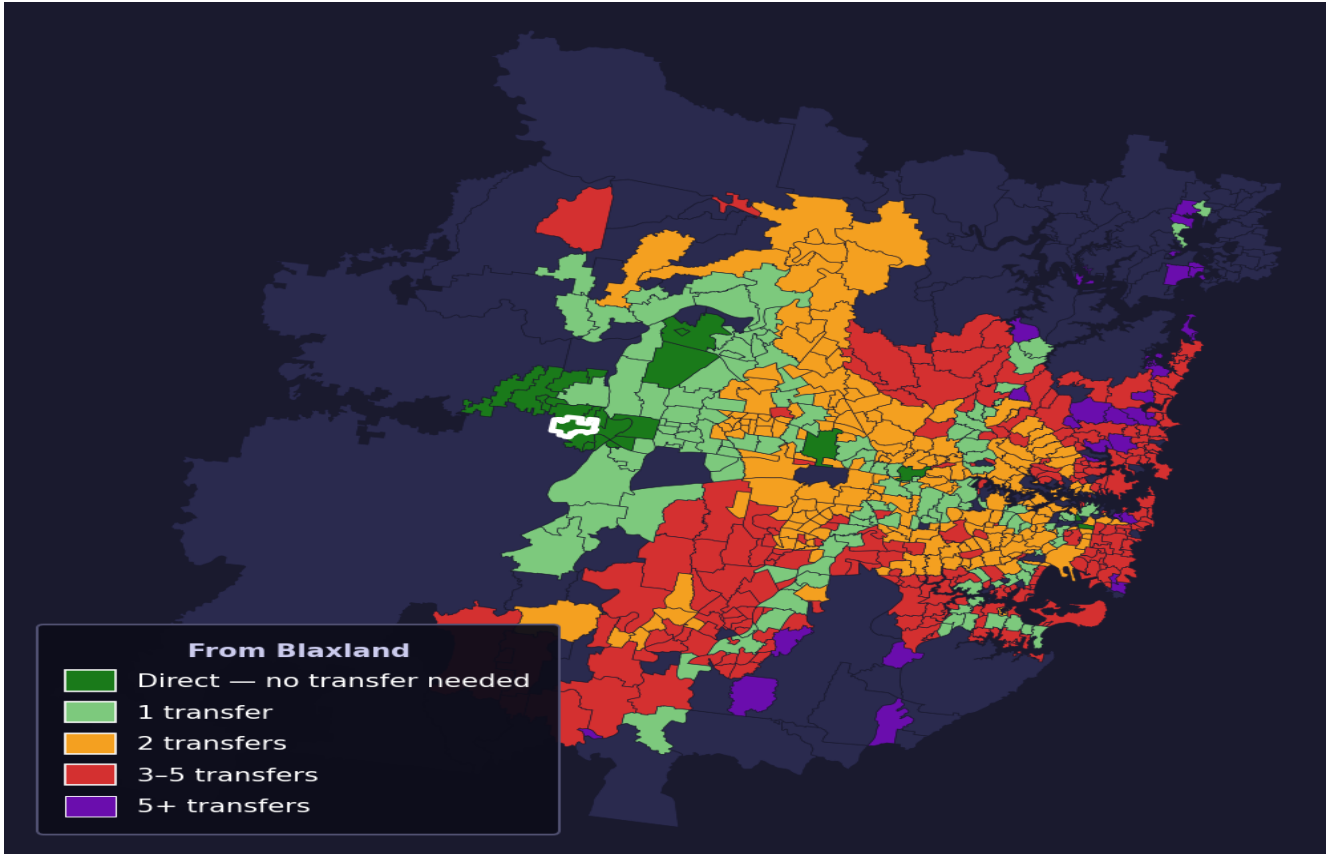

Blaxland

Rank #649 of 781 suburbs

| | | | |
|------------------------------------|--|--|---------------------------------------|
| Composite 50 /100 | Journey Quality 16 /100 | Cost Efficiency 98 /100 | Connectivity 59 /100 |
|------------------------------------|--|--|---------------------------------------|

| | |
|-----------------------------|-------------------|
| Direct (0 transfers) | 24 of 781 |
| 1 transfer | 135 of 781 |
| 2 transfers | 217 of 781 |
| 3-5 transfers | 246 of 781 |
| 5+ transfers | 158 of 781 |

| Destination | Time | Single Trip | Weekly |
|----------------|---------|-------------|-------------------|
| Sydney CBD | 160 min | \$6.10 | \$48.61/wk |
| Parramatta | 133 min | \$6.17 | \$48.61/wk |
| Sydney Airport | 210 min | \$8.42 | |
| Macquarie Park | 193 min | \$8.72 | \$50.00/wk |
| Olympic Park | 163 min | \$9.85 | \$50.00/wk |