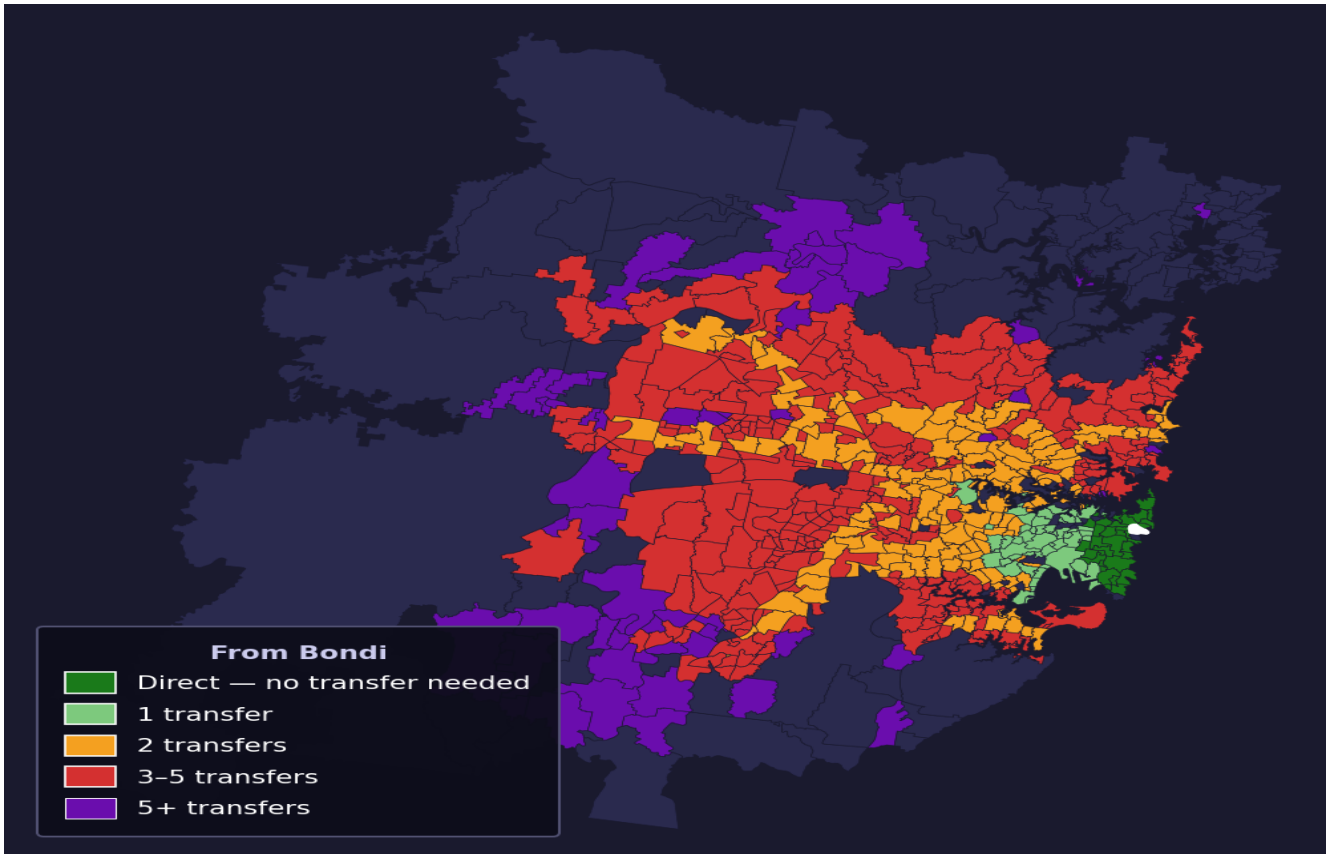

Bondi

Rank #204 of 781 suburbs

Composite 71 _{/100}	Journey Quality 82 _{/100}	Cost Efficiency 74 _{/100}	Connectivity 51 _{/100}
-----------------------------------------------	-----------------------------------------------------	-----------------------------------------------------	--------------------------------------------------

Direct (0 transfers)	39 of 781
1 transfer	55 of 781
2 transfers	173 of 781
3-5 transfers	313 of 781
5+ transfers	200 of 781

Destination	Time	Single Trip	Weekly
Sydney CBD	40 min	\$3.44	\$34.42/wk
Parramatta	123 min	\$7.50	\$50.00/wk
Sydney Airport	93 min	\$4.34	
Macquarie Park	84 min	\$5.39	\$50.00/wk
Olympic Park	144 min	\$9.22	\$50.00/wk