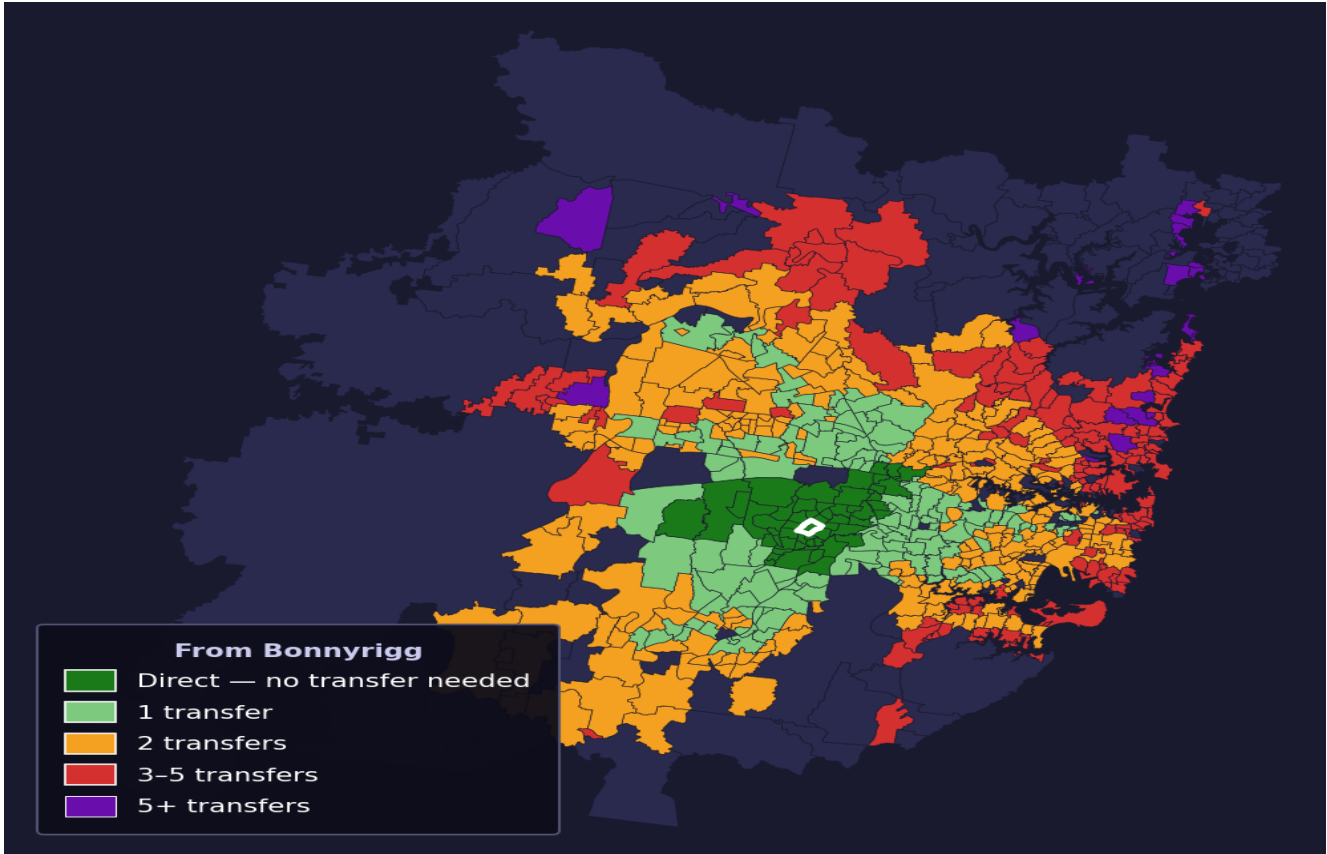

Bonnyrigg

Rank #522 of 781 suburbs

Composite 56 /100	Journey Quality 26 /100	Cost Efficiency 96 /100	Connectivity 66 /100
------------------------------------	--	--	---------------------------------------

Direct (0 transfers)	55 of 781
1 transfer	138 of 781
2 transfers	278 of 781
3-5 transfers	159 of 781
5+ transfers	150 of 781

Destination	Time	Single Trip	Weekly
Sydney CBD	142 min	\$8.40	\$50.00/wk
Parramatta	51 min	\$4.03	\$40.30/wk
Sydney Airport	186 min	\$8.40	
Macquarie Park	98 min	\$6.06	\$50.00/wk
Olympic Park	150 min	\$7.48	\$50.00/wk