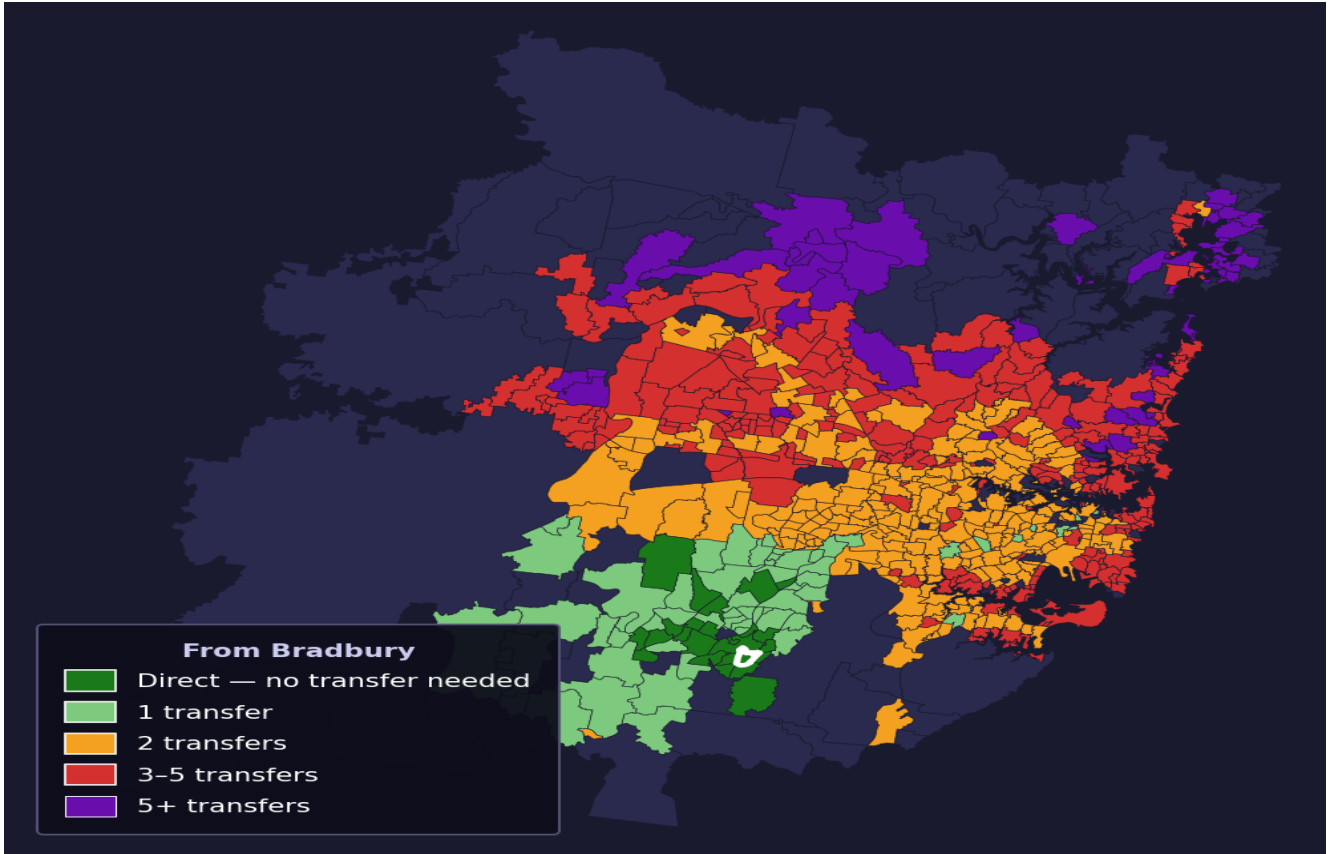

# Bradbury

Rank #525 of 781 suburbs

<b>Composite</b> <b>55</b> /100	<b>Journey Quality</b> <b>33</b> /100	<b>Cost Efficiency</b> <b>95</b> /100	<b>Connectivity</b> <b>56</b> /100
------------------------------------	--	--	---------------------------------------

<b>Direct (0 transfers)</b>	<b>25 of 781</b>
<b>1 transfer</b>	<b>60 of 781</b>
<b>2 transfers</b>	<b>263 of 781</b>
<b>3-5 transfers</b>	<b>271 of 781</b>
<b>5+ transfers</b>	<b>161 of 781</b>

Destination	Time	Single Trip	Weekly
Sydney CBD	130 min	\$5.07	<b>\$49.30/wk</b>
Parramatta	194 min	\$7.10	<b>\$50.00/wk</b>
Sydney Airport	182 min	\$7.10	
Macquarie Park	192 min	\$7.10	<b>\$50.00/wk</b>
Olympic Park	128 min	\$6.93	<b>\$50.00/wk</b>