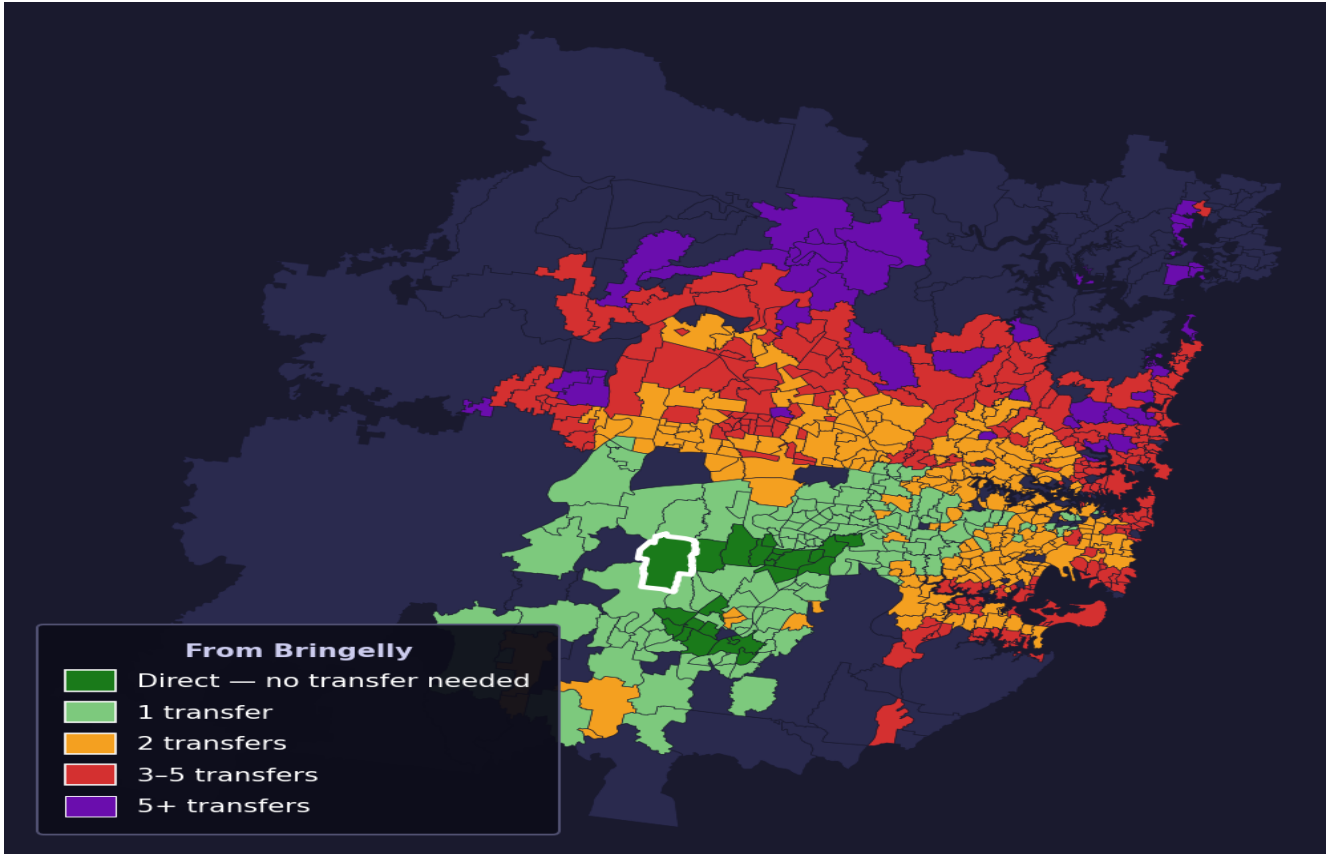

Bringelly

Rank #605 of 781 suburbs

Composite 52 _{/100}	Journey Quality 22 _{/100}	Cost Efficiency 97 _{/100}	Connectivity 60 _{/100}
---	---	---	--

Direct (0 transfers)	23 of 781
1 transfer	143 of 781
2 transfers	227 of 781
3-5 transfers	215 of 781
5+ transfers	172 of 781

Destination	Time	Single Trip	Weekly
Sydney CBD	149 min	\$7.48	\$50.00/wk
Parramatta	151 min	\$9.51	\$50.00/wk
Sydney Airport	209 min	\$9.51	
Macquarie Park	202 min	\$10.75	\$50.00/wk
Olympic Park	159 min	\$7.38	\$50.00/wk