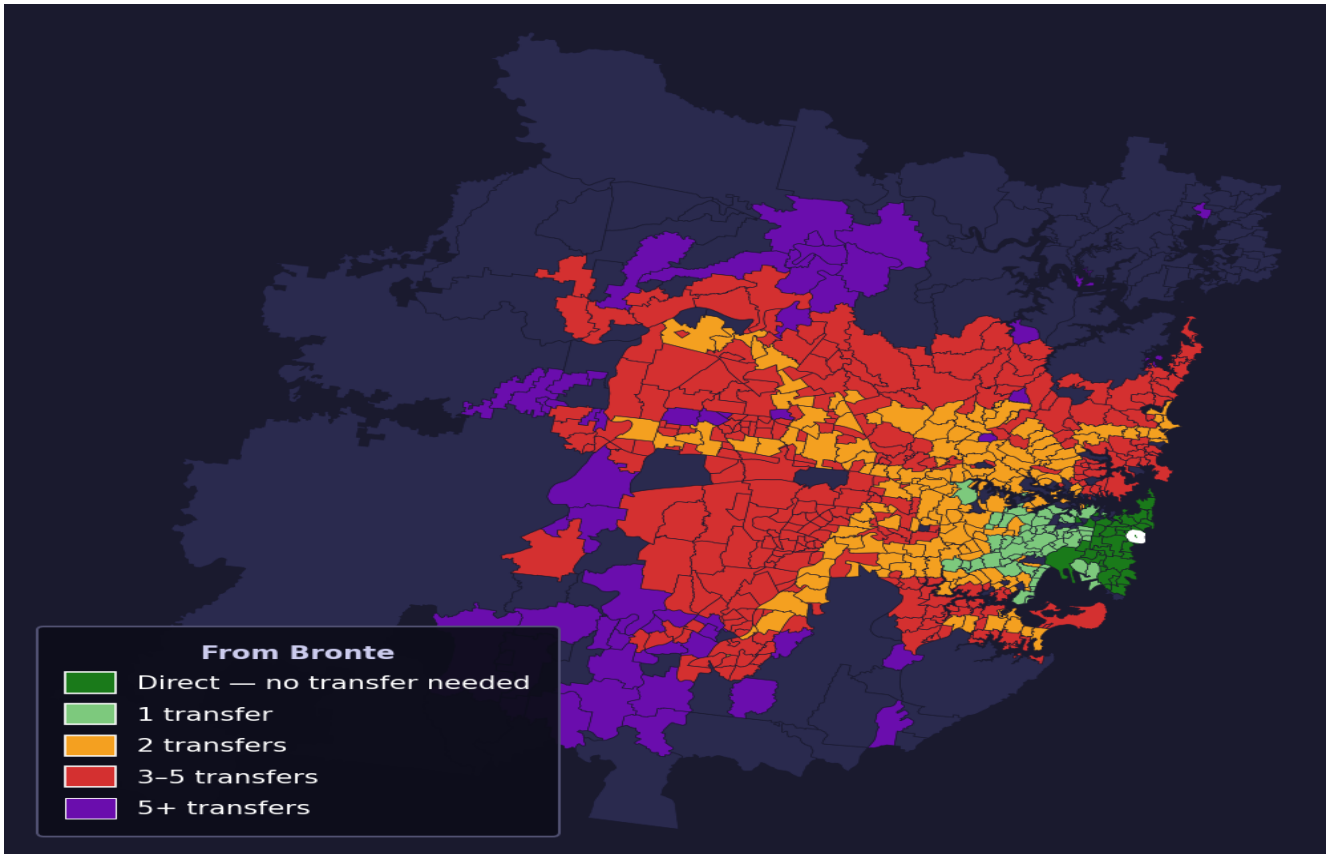

Bronte

Rank #265 of 781 suburbs

Composite 68 _{/100}	Journey Quality 73 _{/100}	Cost Efficiency 79 _{/100}	Connectivity 52 _{/100}
---	---	---	--

Direct (0 transfers)	42 of 781
1 transfer	59 of 781
2 transfers	173 of 781
3-5 transfers	310 of 781
5+ transfers	196 of 781

Destination	Time	Single Trip	Weekly
Sydney CBD	57 min	\$4.20	\$42.00/wk
Parramatta	143 min	\$8.32	\$50.00/wk
Sydney Airport	88 min	\$4.34	
Macquarie Park	95 min	\$6.14	\$50.00/wk
Olympic Park	158 min	\$11.86	\$50.00/wk