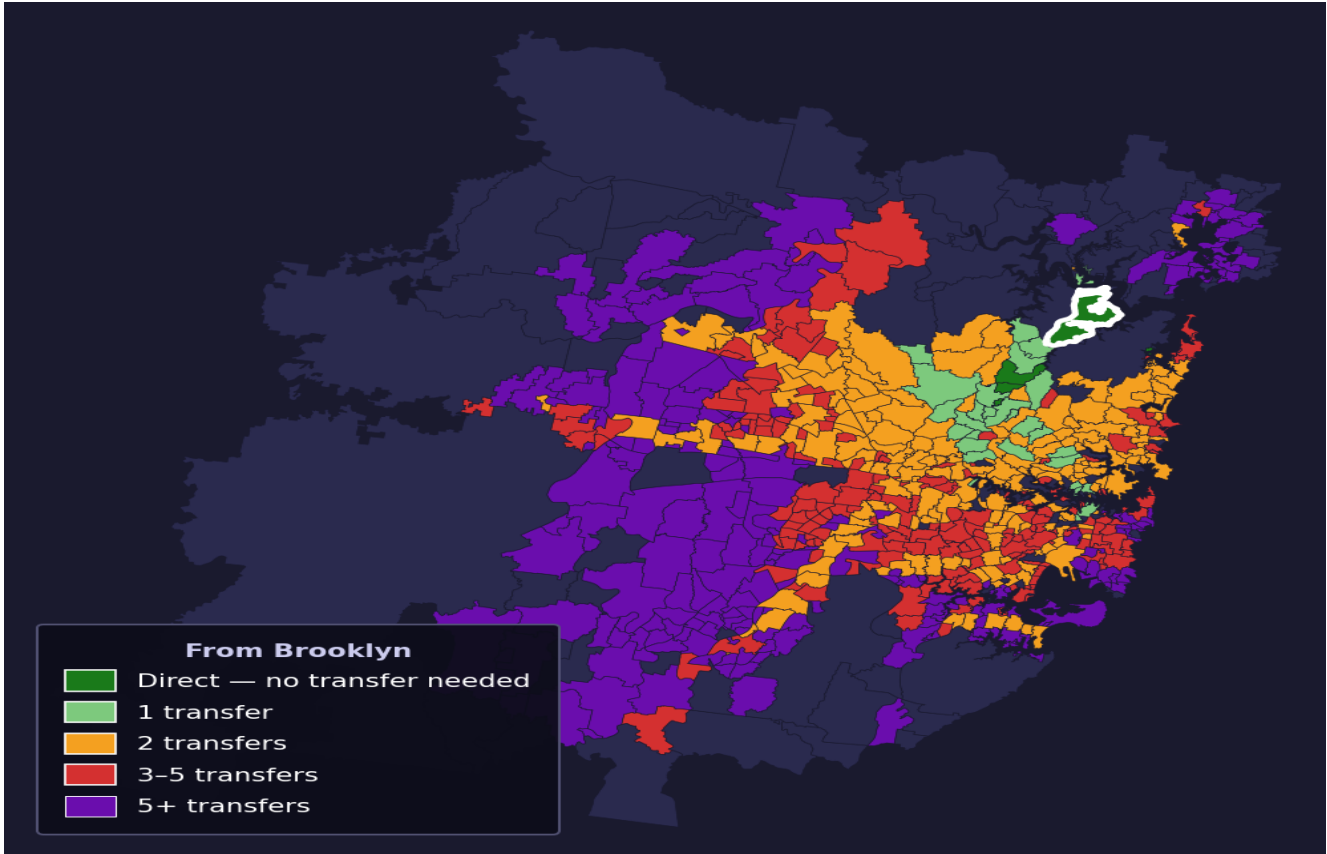

Brooklyn

Rank #484 of 781 suburbs

Composite 57 _{/100}	Journey Quality 47 _{/100}	Cost Efficiency 91 _{/100}	Connectivity 44 _{/100}
---	---	---	--

Direct (0 transfers)	4 of 781
1 transfer	30 of 781
2 transfers	204 of 781
3-5 transfers	217 of 781
5+ transfers	325 of 781

Destination	Time	Single Trip	Weekly
Sydney CBD	103 min	\$6.08	\$48.77/wk
Parramatta	172 min	\$8.71	\$50.00/wk
Sydney Airport	167 min	\$7.85	
Macquarie Park	120 min	\$7.47	\$49.98/wk
Olympic Park	181 min	\$13.92	\$50.00/wk