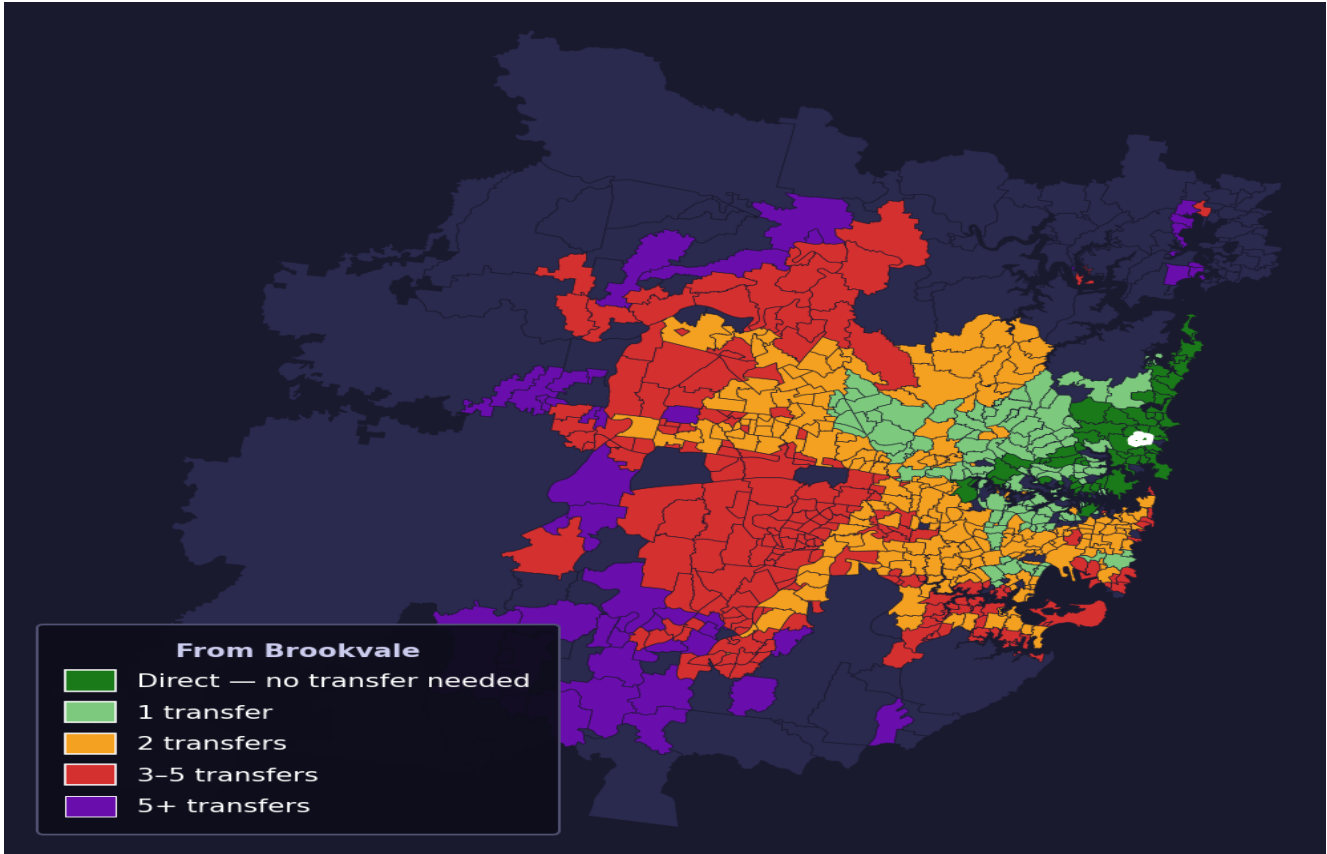

Brookvale

Rank #289 of 781 suburbs

Composite 67 _{/100}	Journey Quality 62 _{/100}	Cost Efficiency 84 _{/100}	Connectivity 61 _{/100}
---	---	---	--

Direct (0 transfers)	59 of 781
1 transfer	116 of 781
2 transfers	214 of 781
3-5 transfers	213 of 781
5+ transfers	178 of 781

Destination	Time	Single Trip	Weekly
Sydney CBD	77 min	\$5.15	\$48.06/wk
Parramatta	159 min	\$9.85	\$50.00/wk
Sydney Airport	167 min	\$7.21	
Macquarie Park	86 min	\$5.87	\$50.00/wk
Olympic Park	123 min	\$6.70	\$50.00/wk