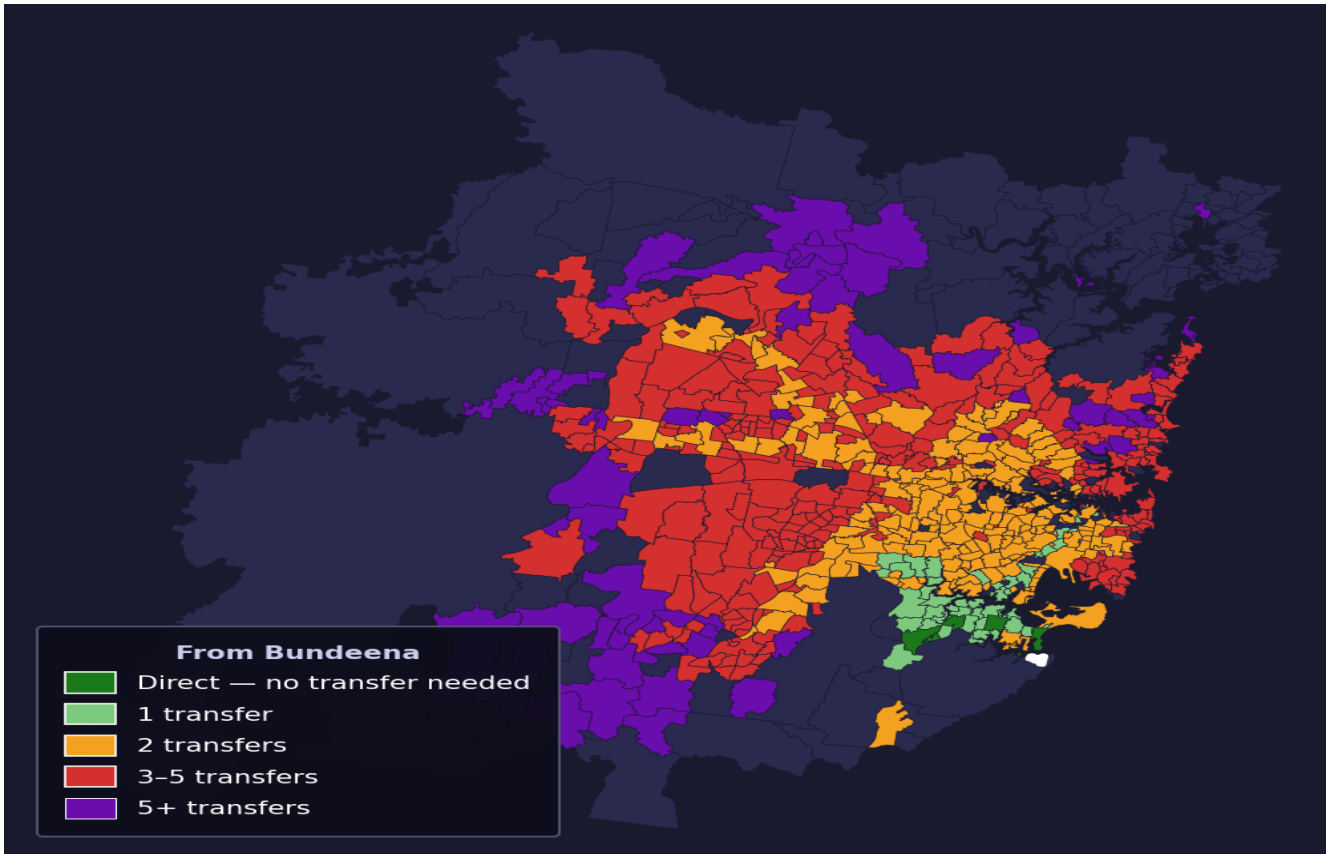

Bundeena

Rank #396 of 781 suburbs

Composite 62 _{/100}	Journey Quality 56 _{/100}	Cost Efficiency 89 _{/100}	Connectivity 48 _{/100}
---	---	---	--

Direct (0 transfers)	6 of 781
1 transfer	46 of 781
2 transfers	219 of 781
3-5 transfers	300 of 781
5+ transfers	209 of 781

Destination	Time	Single Trip	Weekly
Sydney CBD	86 min	\$4.41	\$43.84/wk
Parramatta	131 min	\$6.44	\$50.00/wk
Sydney Airport	98 min	\$5.55	
Macquarie Park	147 min	\$6.44	\$50.00/wk
Olympic Park	128 min	\$7.60	\$50.00/wk