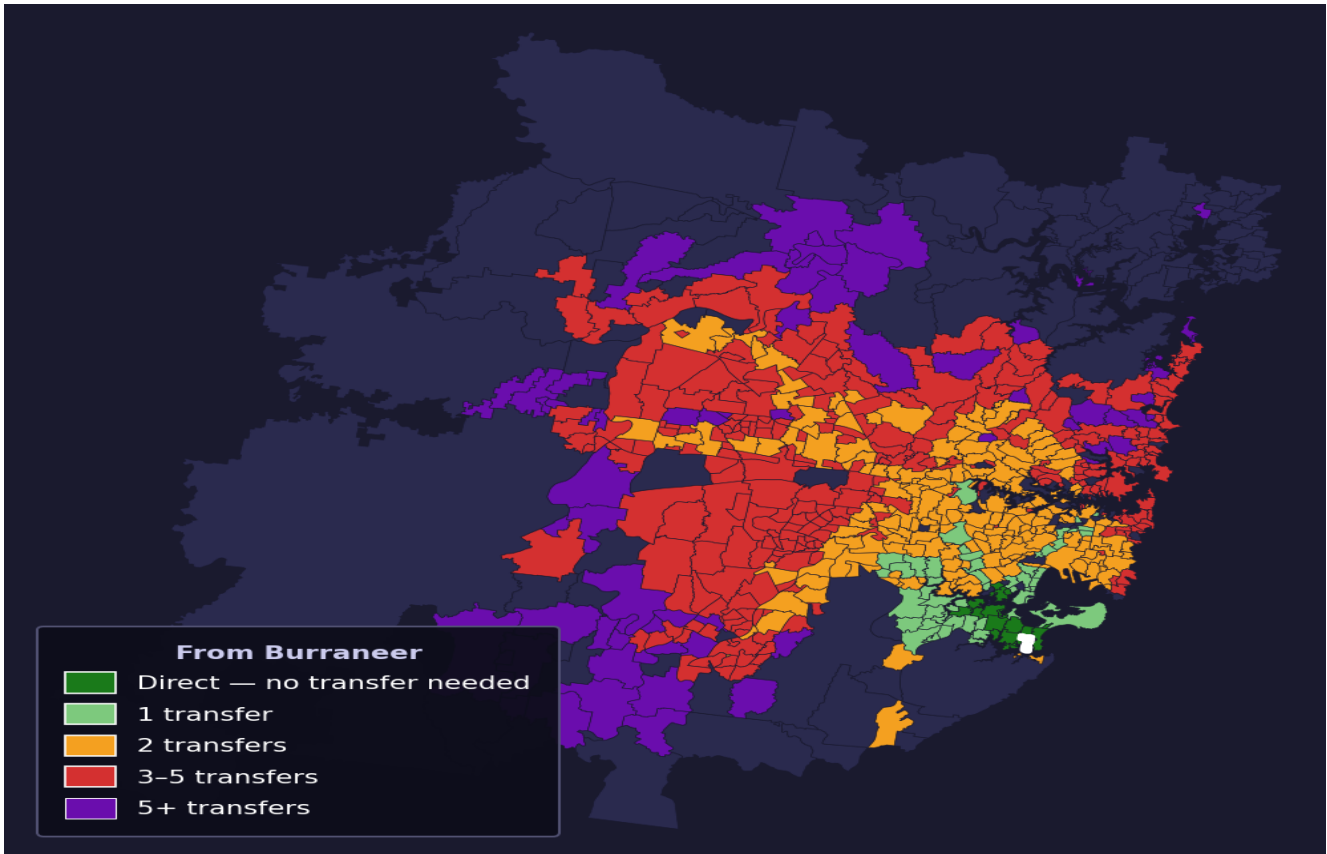

Burraneer

Rank #373 of 781 suburbs

Composite 63 /100	Journey Quality 58 /100	Cost Efficiency 89 /100	Connectivity 50 /100
------------------------------------	--	--	---------------------------------------

Direct (0 transfers)	19 of 781
1 transfer	51 of 781
2 transfers	212 of 781
3-5 transfers	290 of 781
5+ transfers	208 of 781

Destination	Time	Single Trip	Weekly
Sydney CBD	84 min	\$4.33	\$43.14/wk
Parramatta	129 min	\$6.36	\$50.00/wk
Sydney Airport	96 min	\$5.47	
Macquarie Park	143 min	\$6.32	\$50.00/wk
Olympic Park	128 min	\$7.60	\$50.00/wk