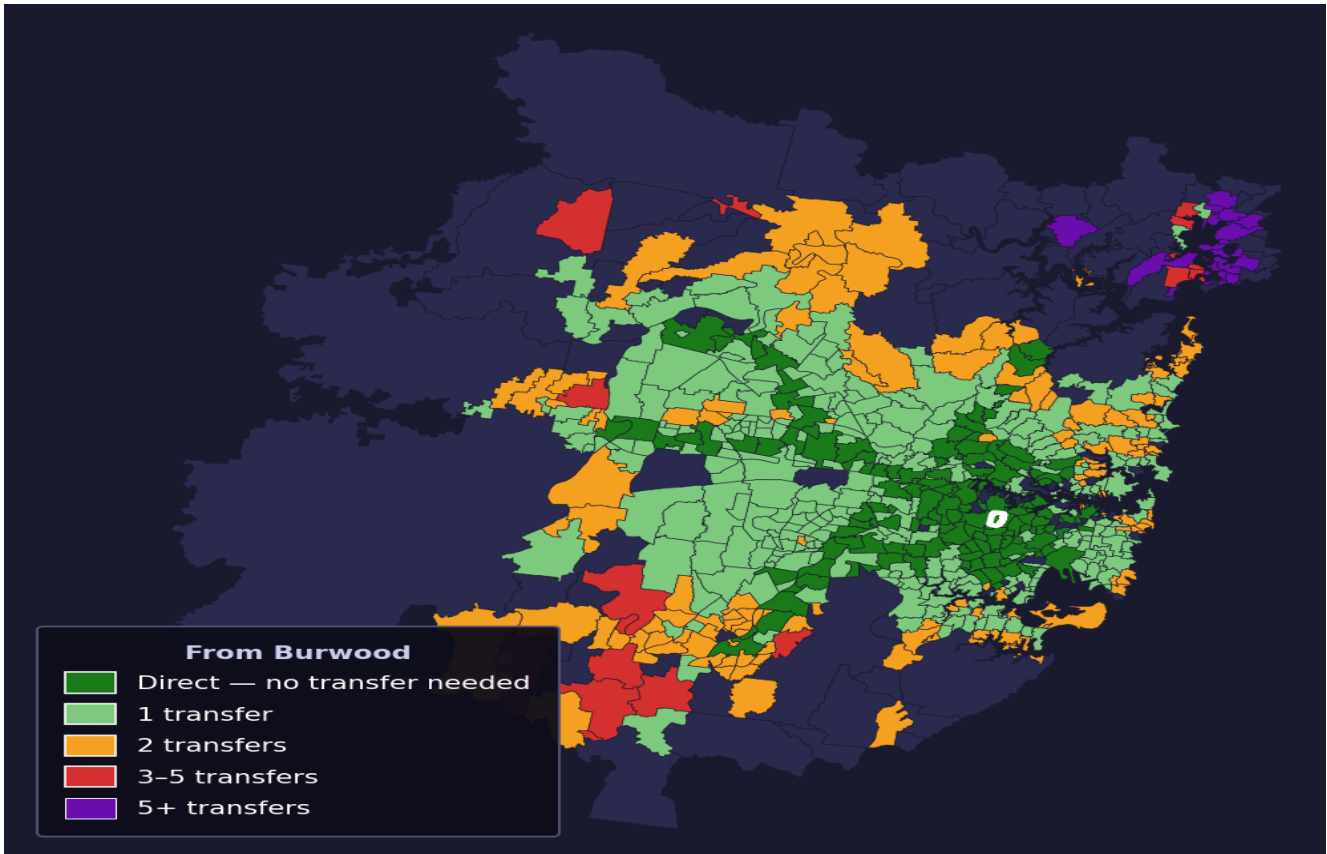

Burwood

Rank #36 of 781 suburbs

Composite 78 _{/100}	Journey Quality 71 _{/100}	Cost Efficiency 78 _{/100}	Connectivity 89 _{/100}
---	---	---	--

Direct (0 transfers)	157 of 781
1 transfer	332 of 781
2 transfers	148 of 781
3-5 transfers	20 of 781
5+ transfers	123 of 781

Destination	Time	Single Trip	Weekly
Sydney CBD	60 min	\$5.08	\$46.12/wk
Parramatta	83 min	\$4.85	\$45.72/wk
Sydney Airport	77 min	\$4.44	
Macquarie Park	68 min	\$4.96	\$46.12/wk
Olympic Park	46 min	\$3.57	\$35.74/wk