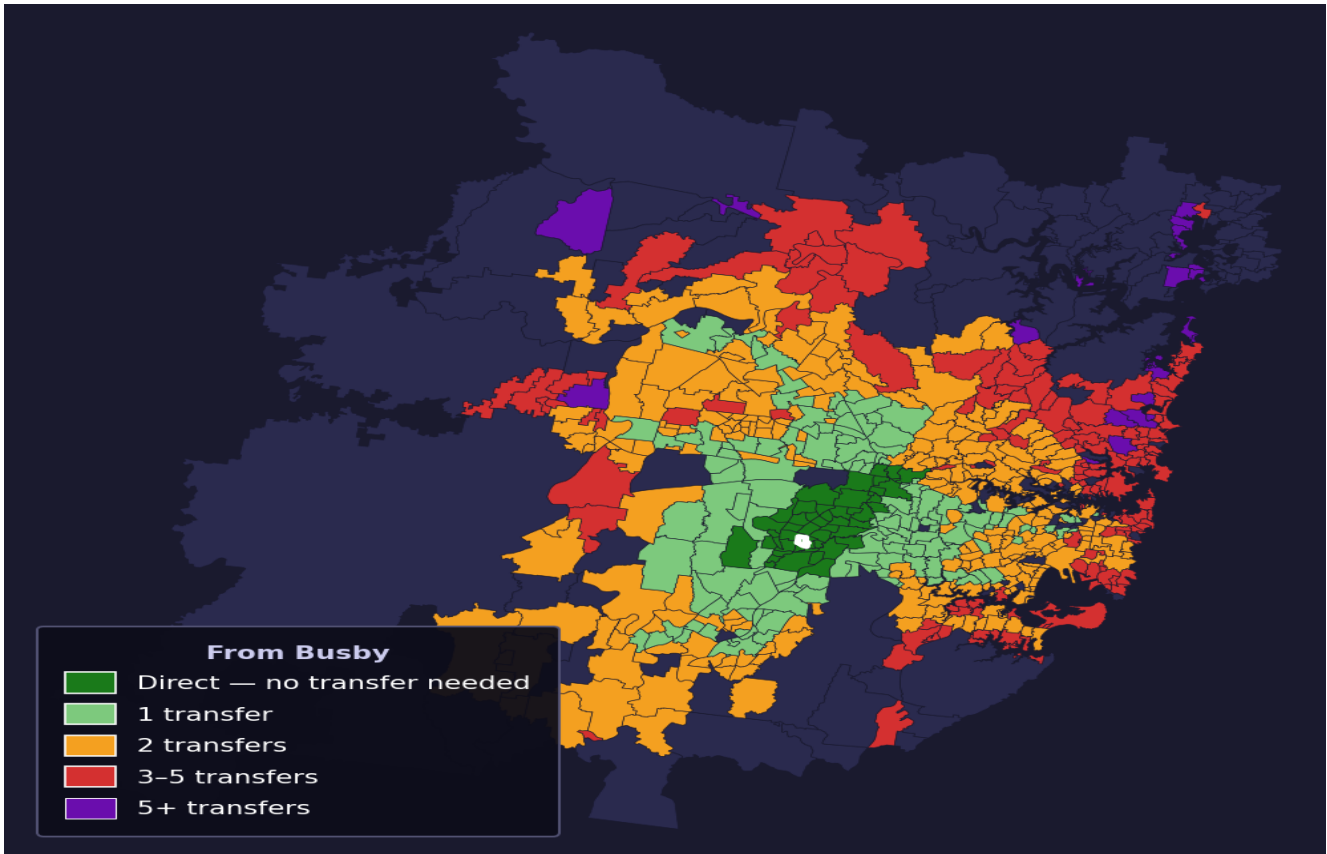

Busby

Rank #519 of 781 suburbs

Composite 56 /100	Journey Quality 27 /100	Cost Efficiency 96 /100	Connectivity 65 /100
------------------------------------	--	--	---------------------------------------

Direct (0 transfers)	50 of 781
1 transfer	140 of 781
2 transfers	280 of 781
3-5 transfers	160 of 781
5+ transfers	150 of 781

Destination	Time	Single Trip	Weekly
Sydney CBD	141 min	\$8.06	\$50.00/wk
Parramatta	70 min	\$4.51	\$44.72/wk
Sydney Airport	195 min	\$9.98	
Macquarie Park	118 min	\$6.54	\$50.00/wk
Olympic Park	127 min	\$6.31	\$50.00/wk