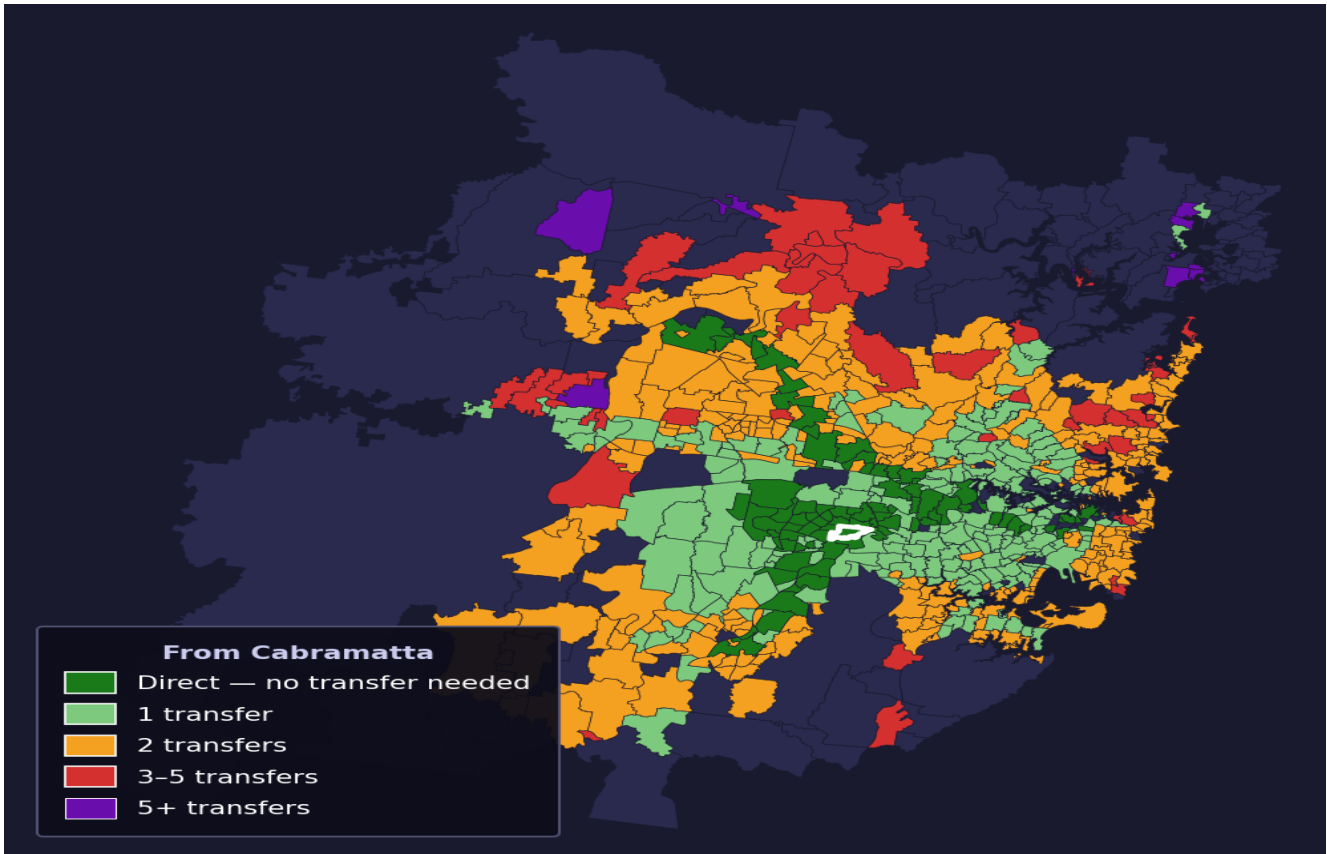

# Cabramatta

Rank #182 of 781 suburbs

<b>Composite</b> <b>72</b> <sub>/100</sub>	<b>Journey Quality</b> <b>58</b> <sub>/100</sub>	<b>Cost Efficiency</b> <b>90</b> <sub>/100</sub>	<b>Connectivity</b> <b>77</b> <sub>/100</sub>
---	---	---	--

<b>Direct (0 transfers)</b>	<b>86 of 781</b>
<b>1 transfer</b>	<b>227 of 781</b>
<b>2 transfers</b>	<b>284 of 781</b>
<b>3-5 transfers</b>	<b>49 of 781</b>
<b>5+ transfers</b>	<b>134 of 781</b>

Destination	Time	Single Trip	Weekly
Sydney CBD	83 min	\$4.03	<b>\$40.30/wk</b>
Parramatta	64 min	\$5.17	<b>\$50.00/wk</b>
Sydney Airport	116 min	\$6.06	
Macquarie Park	110 min	\$7.20	<b>\$50.00/wk</b>
Olympic Park	83 min	\$5.17	<b>\$50.00/wk</b>