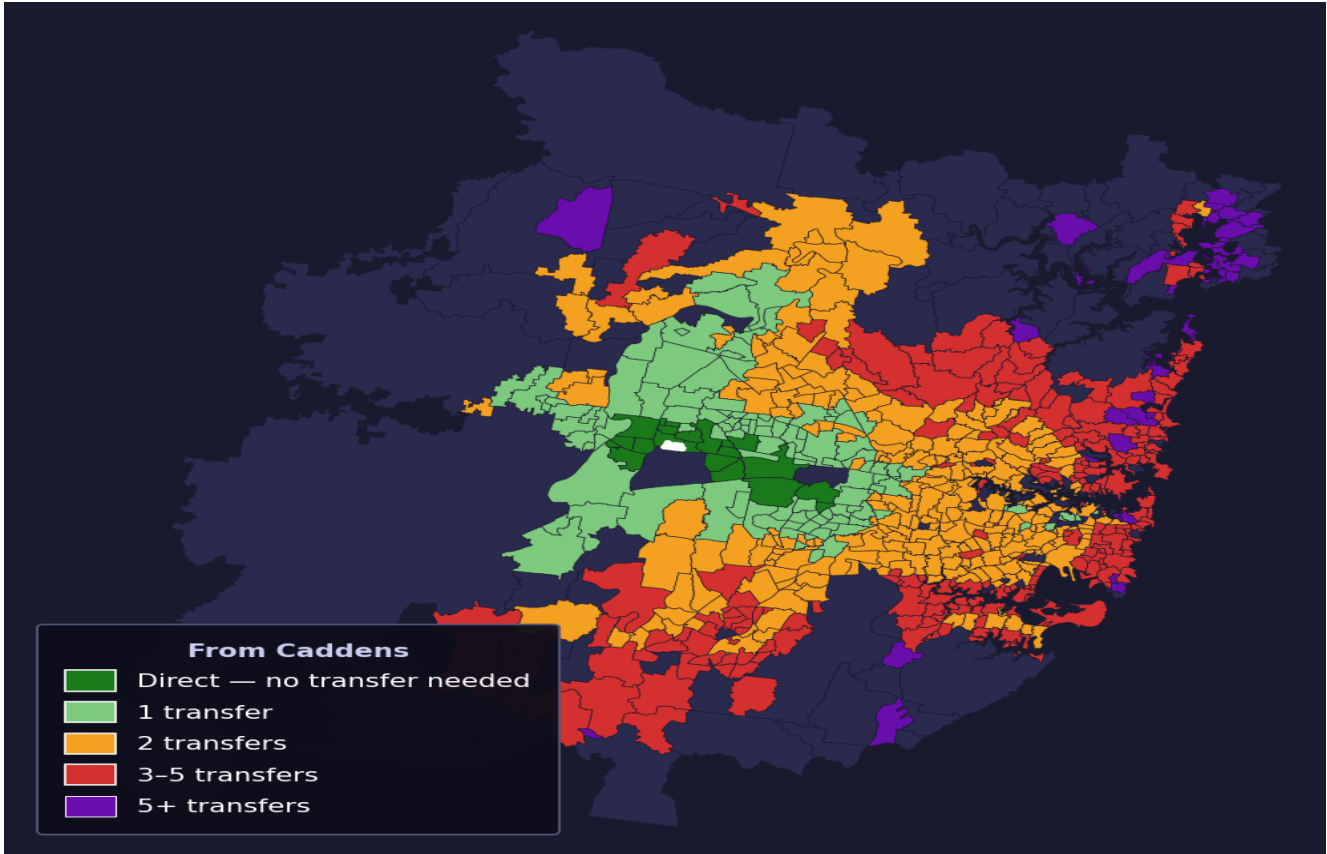

Caddens

Rank #636 of 781 suburbs

Composite 50 _{/100}	Journey Quality 17 _{/100}	Cost Efficiency 98 _{/100}	Connectivity 61 _{/100}
---	---	---	--

Direct (0 transfers)	21 of 781
1 transfer	115 of 781
2 transfers	265 of 781
3-5 transfers	233 of 781
5+ transfers	146 of 781

Destination	Time	Single Trip	Weekly
Sydney CBD	159 min	\$6.52	\$50.00/wk
Parramatta	140 min	\$6.71	\$50.00/wk
Sydney Airport	203 min	\$8.55	
Macquarie Park	181 min	\$8.55	\$50.00/wk
Olympic Park	163 min	\$9.85	\$50.00/wk