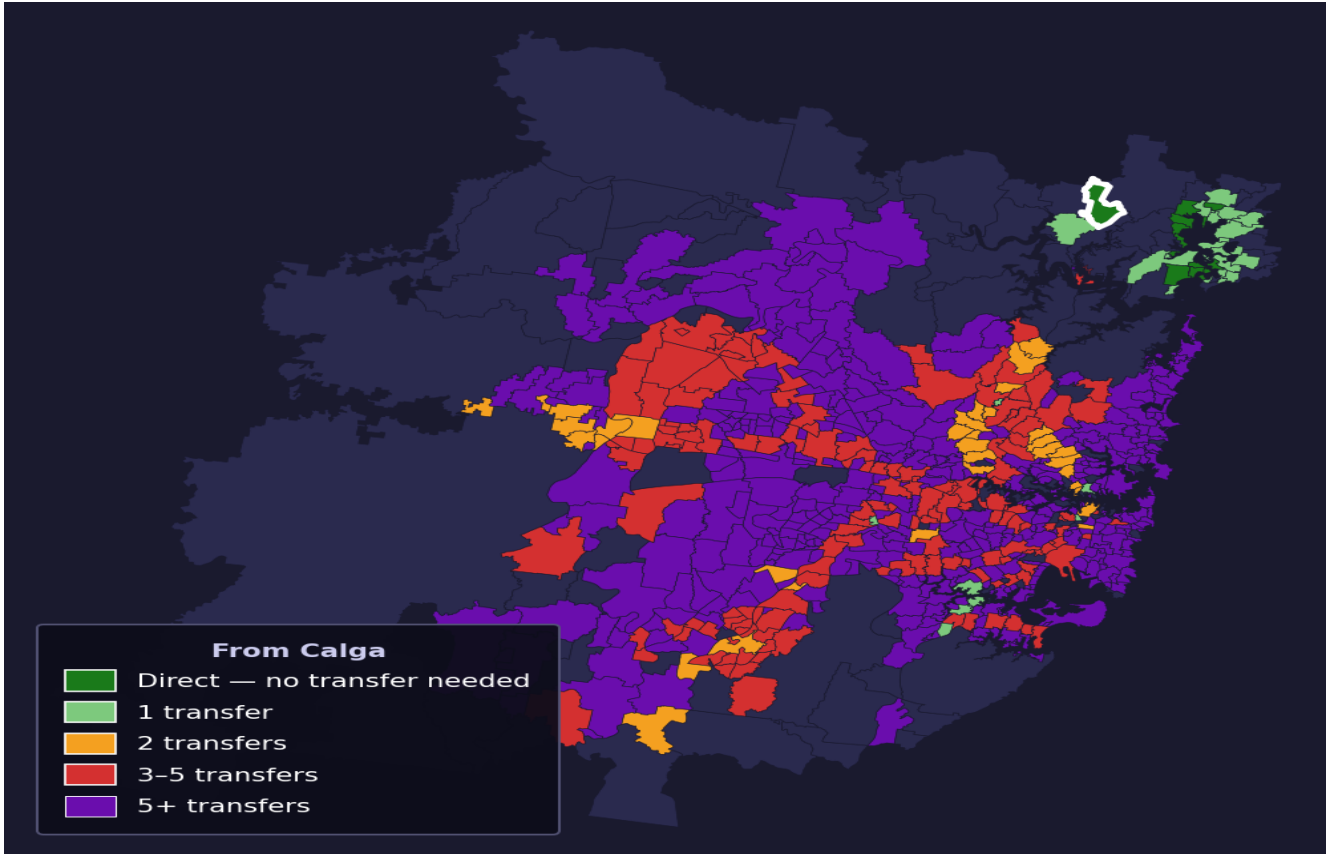

# Calga

Rank #668 of 781 suburbs

<b>Composite</b> <b>49</b> <sub>/100</sub>	<b>Journey Quality</b> <b>37</b> <sub>/100</sub>	<b>Cost Efficiency</b> <b>94</b> <sub>/100</sub>	<b>Connectivity</b> <b>30</b> <sub>/100</sub>
---	---	---	--

<b>Direct (0 transfers)</b>	<b>13</b> of 781
<b>1 transfer</b>	<b>28</b> of 781
<b>2 transfers</b>	<b>36</b> of 781
<b>3-5 transfers</b>	<b>160</b> of 781
<b>5+ transfers</b>	<b>543</b> of 781

Destination	Time	Single Trip	Weekly
Sydney CBD	122 min	\$6.81	<b>\$50.00/wk</b>
Parramatta	208 min	\$10.81	<b>\$50.00/wk</b>
Sydney Airport	210 min	\$9.35	
Macquarie Park	156 min	\$8.74	<b>\$50.00/wk</b>
Olympic Park	173 min	\$13.00	<b>\$50.00/wk</b>