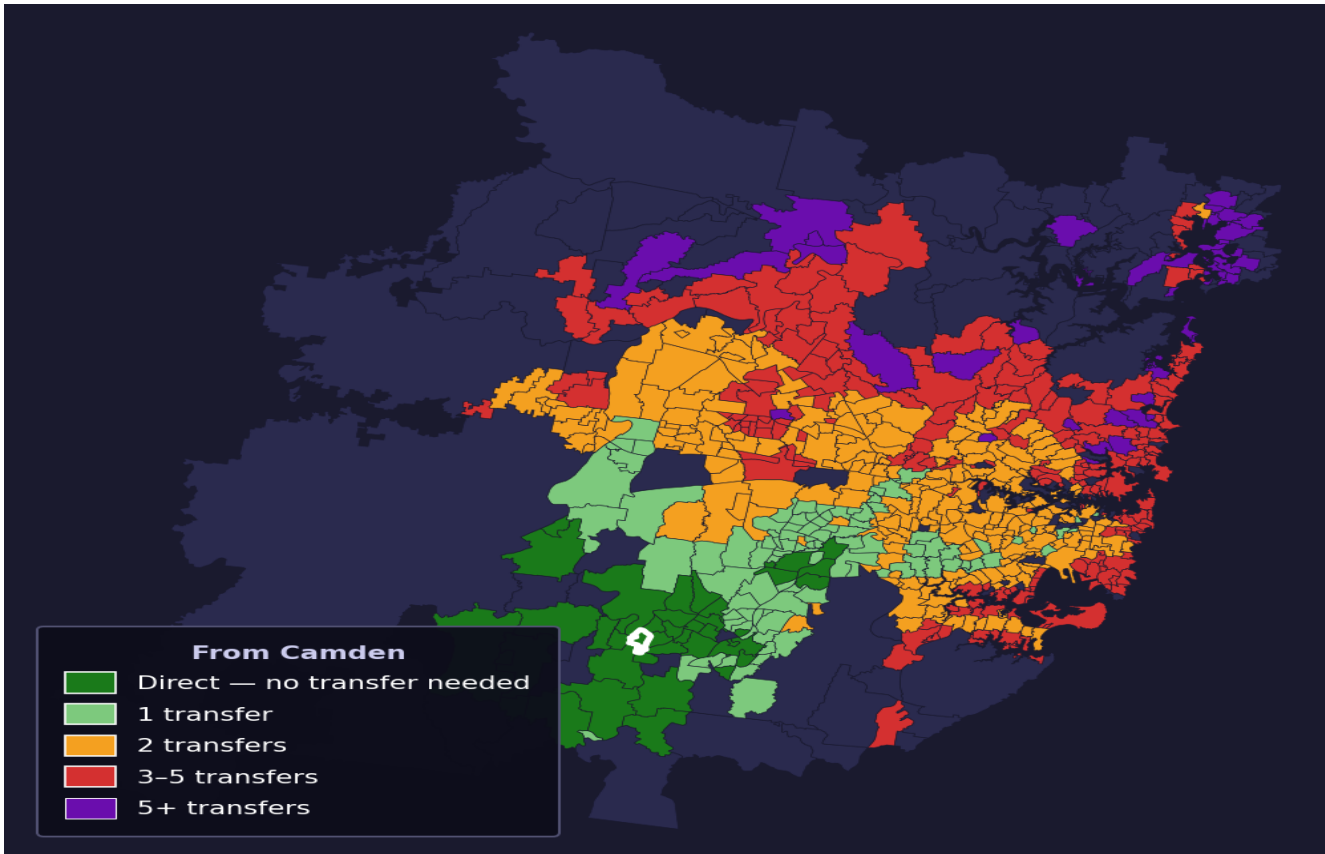

Camden

Rank #579 of 781 suburbs

Composite 53 /100	Journey Quality 24 /100	Cost Efficiency 97 /100	Connectivity 61 /100
------------------------------------	--	--	---------------------------------------

Direct (0 transfers)	42 of 781
1 transfer	98 of 781
2 transfers	264 of 781
3-5 transfers	225 of 781
5+ transfers	151 of 781

Destination	Time	Single Trip	Weekly
Sydney CBD	146 min	\$6.06	\$50.00/wk
Parramatta	166 min	\$10.12	\$50.00/wk
Sydney Airport	202 min	\$8.09	
Macquarie Park	211 min	\$12.15	\$50.00/wk
Olympic Park	128 min	\$6.93	\$50.00/wk