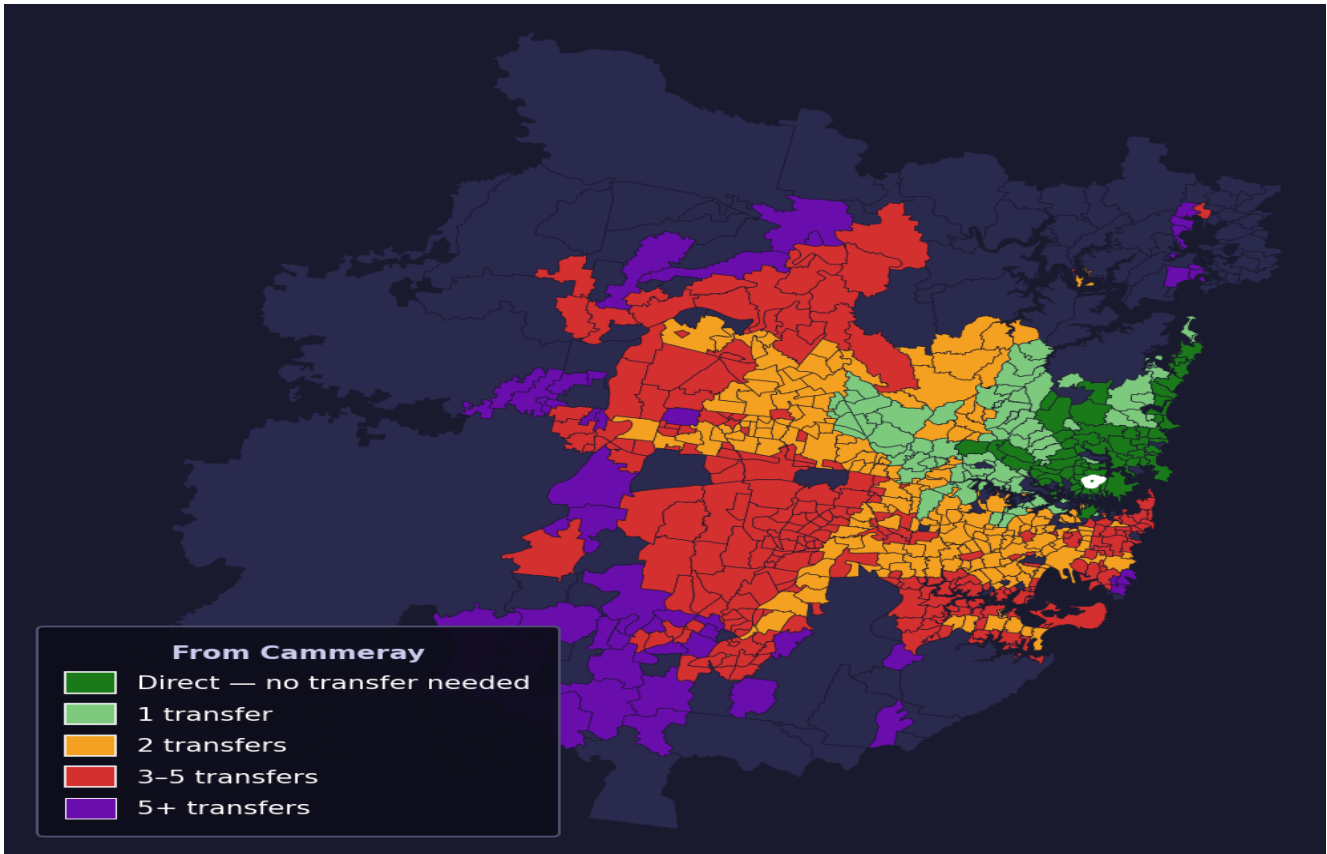

Cammeray

Rank #144 of 781 suburbs

Composite 73 _{/100}	Journey Quality 86 _{/100}	Cost Efficiency 67 _{/100}	Connectivity 59 _{/100}
---	---	---	--

Direct (0 transfers)	70 of 781
1 transfer	83 of 781
2 transfers	196 of 781
3-5 transfers	251 of 781
5+ transfers	180 of 781

Destination	Time	Single Trip	Weekly
Sydney CBD	33 min	\$3.34	\$33.36/wk
Parramatta	109 min	\$6.94	\$50.00/wk
Sydney Airport	130 min	\$5.20	
Macquarie Park	49 min	\$4.01	\$40.08/wk
Olympic Park	106 min	\$6.05	\$50.00/wk