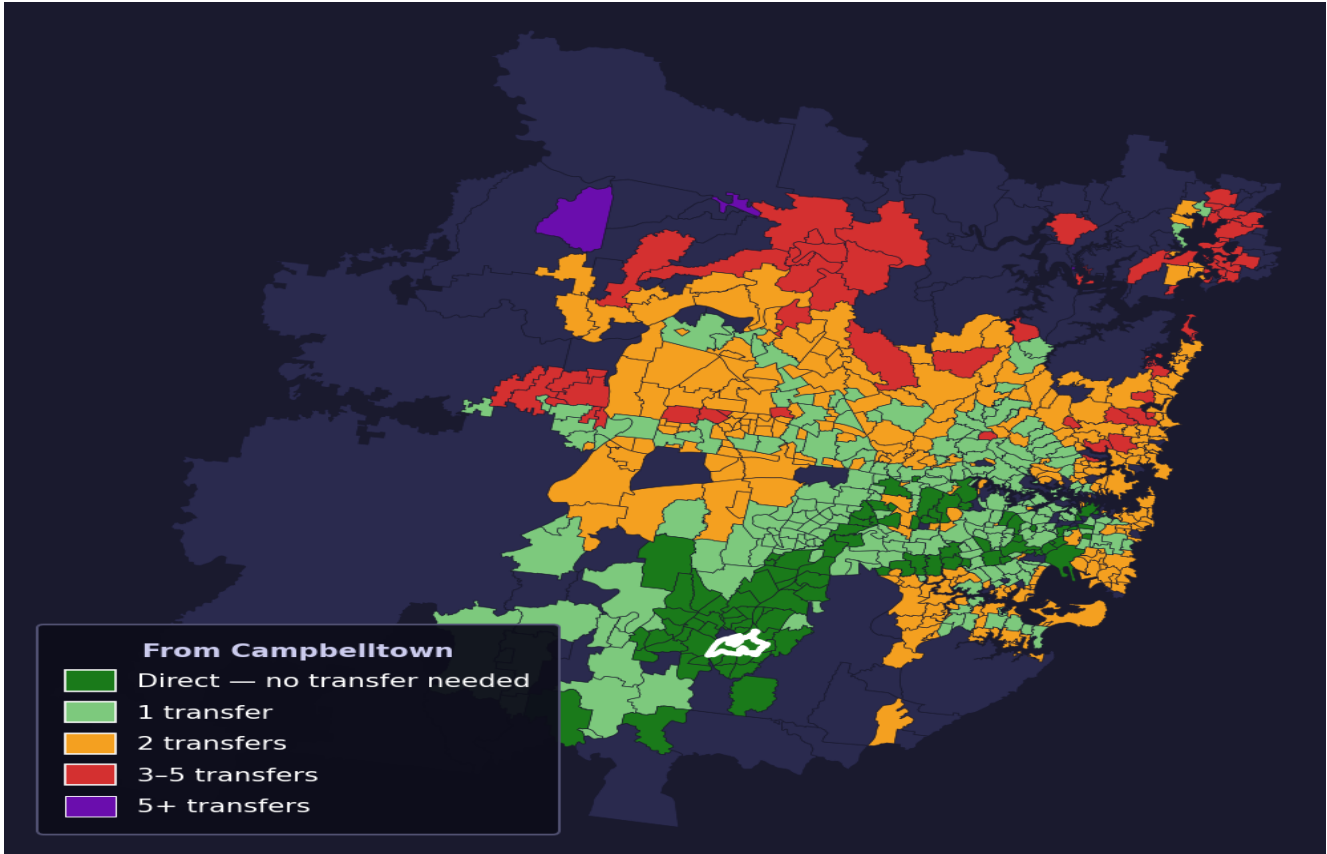

Campbelltown

Rank #381 of 781 suburbs

Composite 63 /100	Journey Quality 33 /100	Cost Efficiency 95 /100	Connectivity 80 /100
------------------------------------	--	--	---------------------------------------

Direct (0 transfers)	98 of 781
1 transfer	235 of 781
2 transfers	279 of 781
3-5 transfers	65 of 781
5+ transfers	103 of 781

Destination	Time	Single Trip	Weekly
Sydney CBD	129 min	\$5.92	\$50.00/wk
Parramatta	189 min	\$8.36	\$50.00/wk
Sydney Airport	183 min	\$7.95	
Macquarie Park	192 min	\$8.76	\$50.00/wk
Olympic Park	128 min	\$6.93	\$50.00/wk