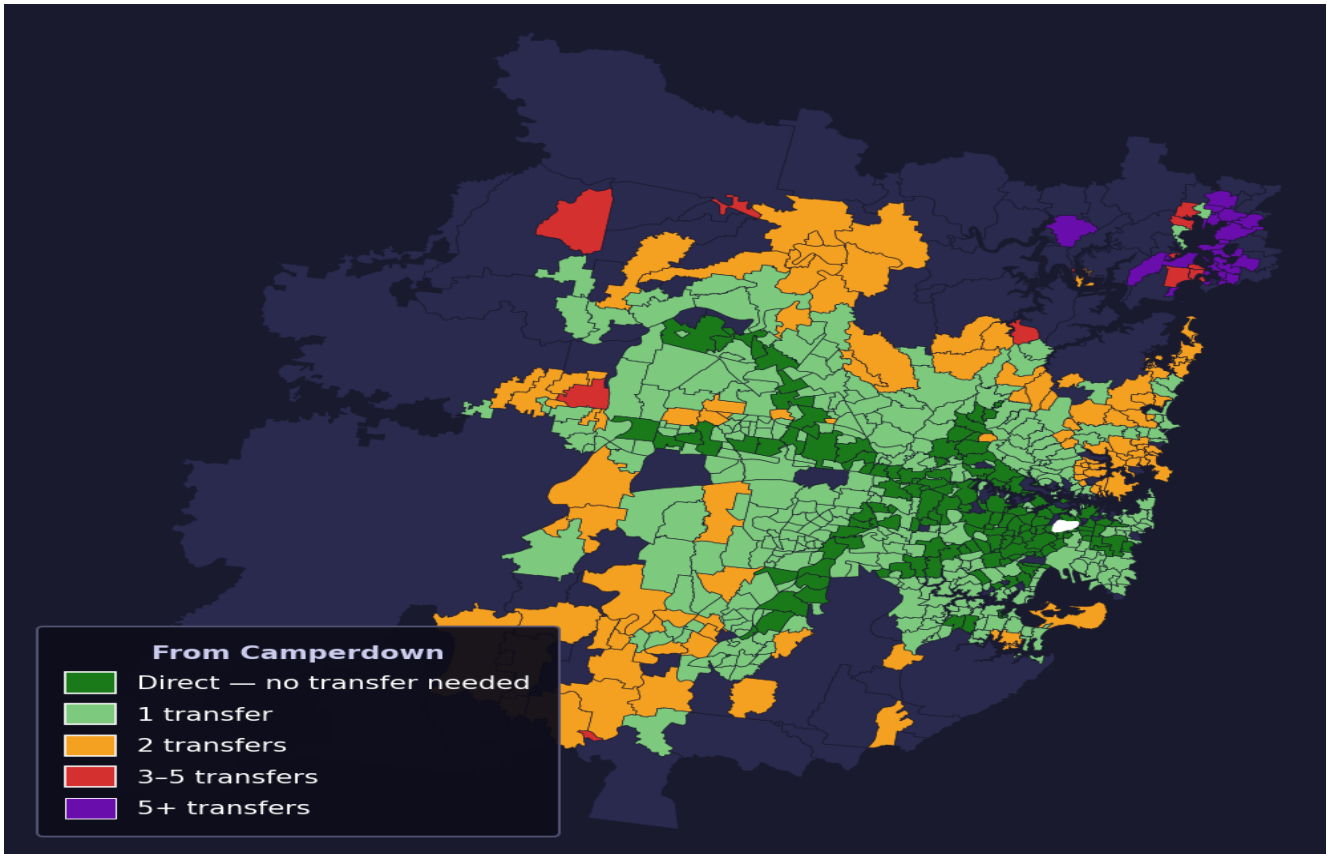

Camperdown

Rank #8 of 781 suburbs

Composite 83 /100	Journey Quality 84 /100	Cost Efficiency 74 /100	Connectivity 90 /100
------------------------------------	--	--	---------------------------------------

Direct (0 transfers)	154 of 781
1 transfer	373 of 781
2 transfers	118 of 781
3-5 transfers	13 of 781
5+ transfers	122 of 781

Destination	Time	Single Trip	Weekly
Sydney CBD	36 min	\$3.10	\$30.98/wk
Parramatta	79 min	\$4.67	\$44.80/wk
Sydney Airport	104 min	\$5.94	
Macquarie Park	76 min	\$5.09	\$49.60/wk
Olympic Park	120 min	\$7.42	\$50.00/wk