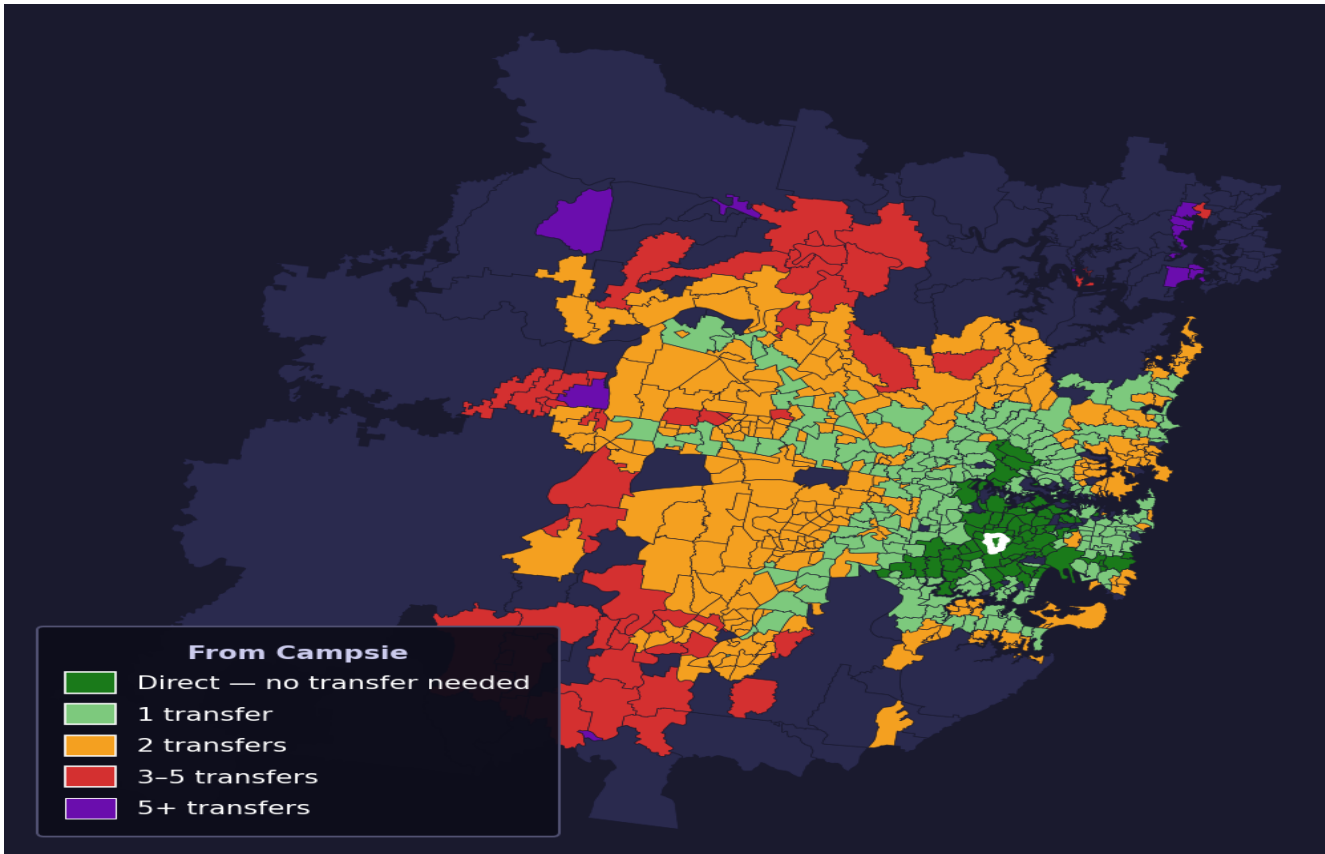

Campsie

Rank #146 of 781 suburbs

Composite 73 _{/100}	Journey Quality 67 _{/100}	Cost Efficiency 80 _{/100}	Connectivity 76 _{/100}
---	---	---	--

From Campsie

- Direct — no transfer needed
- 1 transfer
- 2 transfers
- 3-5 transfers
- 5+ transfers

Direct (0 transfers)	84 of 781
1 transfer	225 of 781
2 transfers	281 of 781
3-5 transfers	53 of 781
5+ transfers	137 of 781

Destination	Time	Single Trip	Weekly
Sydney CBD	67 min	\$5.54	\$48.06/wk
Parramatta	132 min	\$6.59	\$50.00/wk
Sydney Airport	58 min	\$4.22	
Macquarie Park	97 min	\$5.29	\$50.00/wk
Olympic Park	105 min	\$5.02	\$49.40/wk