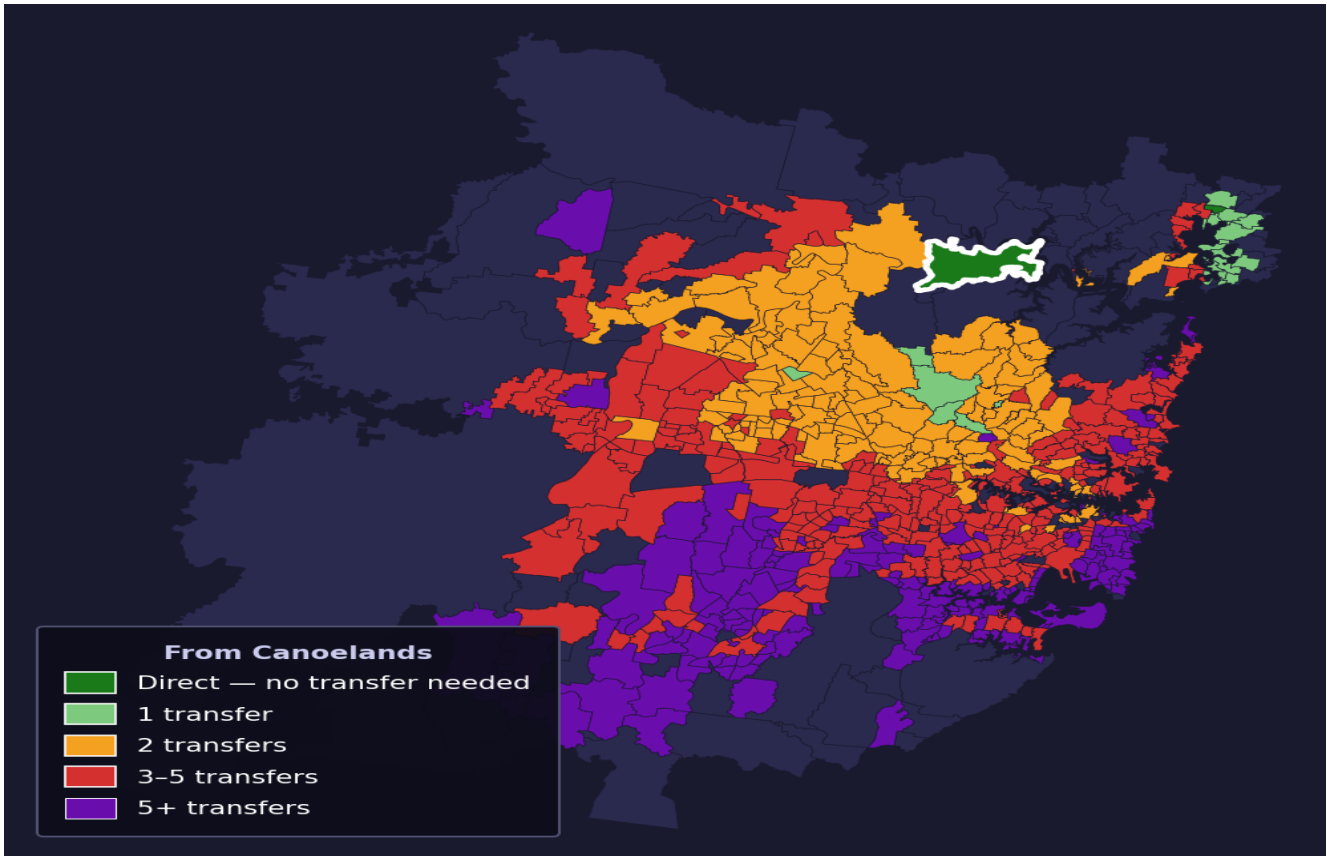

Canoelands

Rank #534 of 781 suburbs

Composite 55 /100	Journey Quality 43 /100	Cost Efficiency 92 /100	Connectivity 42 /100
------------------------------------	--	--	---------------------------------------

Direct (0 transfers)	1 of 781
1 transfer	24 of 781
2 transfers	145 of 781
3-5 transfers	324 of 781
5+ transfers	286 of 781

Destination	Time	Single Trip	Weekly
Sydney CBD	110 min	\$6.51	\$48.92/wk
Parramatta	155 min	\$8.30	\$49.45/wk
Sydney Airport	185 min	\$8.58	
Macquarie Park	123 min	\$7.43	\$49.95/wk
Olympic Park	140 min	\$9.19	\$50.00/wk