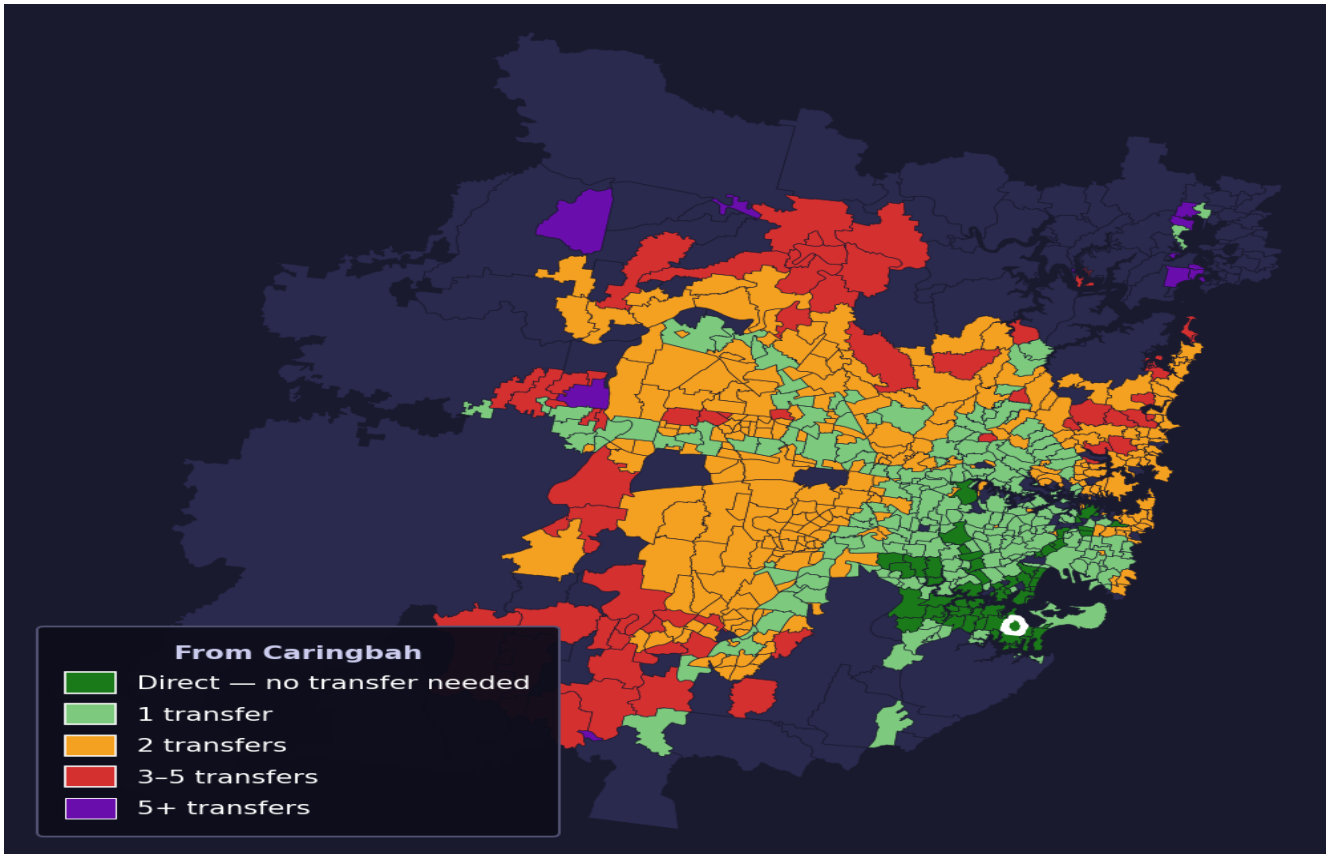

Caringbah

Rank #330 of 781 suburbs

| | | | |
|---|---|---|--|
| Composite 65 _{/100} | Journey Quality 44 _{/100} | Cost Efficiency 92 _{/100} | Connectivity 74 _{/100} |
|---|---|---|--|

From Caringbah

- Direct — no transfer needed
- 1 transfer
- 2 transfers
- 3-5 transfers
- 5+ transfers

| | |
|-----------------------------|-------------------|
| Direct (0 transfers) | 63 of 781 |
| 1 transfer | 233 of 781 |
| 2 transfers | 282 of 781 |
| 3-5 transfers | 67 of 781 |
| 5+ transfers | 135 of 781 |

| Destination | Time | Single Trip | Weekly |
|----------------|---------|-------------|-------------------|
| Sydney CBD | 109 min | \$6.36 | \$48.06/wk |
| Parramatta | 163 min | \$9.08 | \$50.00/wk |
| Sydney Airport | 85 min | \$5.29 | |
| Macquarie Park | 154 min | \$7.93 | \$50.00/wk |
| Olympic Park | 128 min | \$7.51 | \$50.00/wk |