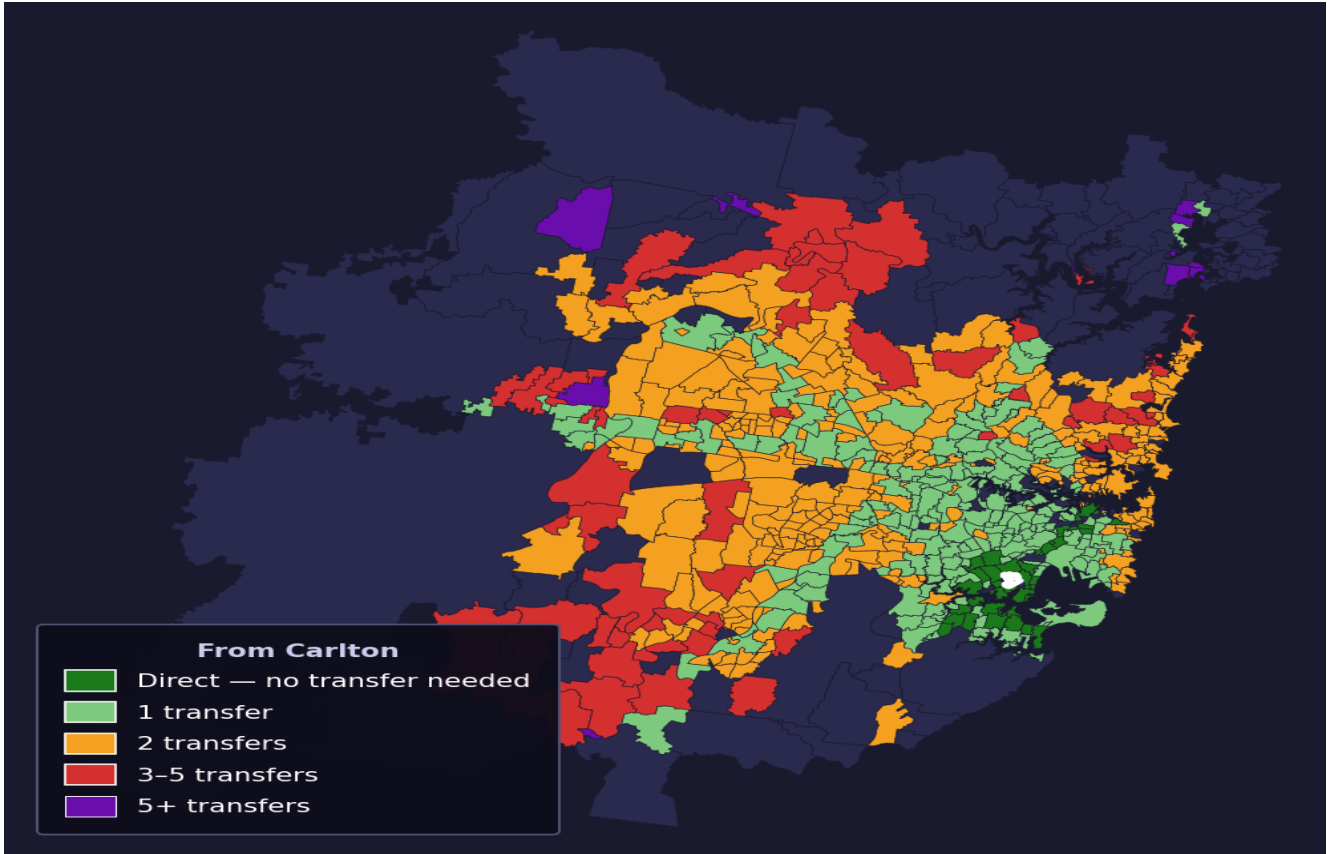

Carlton

Rank #92 of 781 suburbs

Composite 75 _{/100}	Journey Quality 78 _{/100}	Cost Efficiency 73 _{/100}	Connectivity 73 _{/100}
---	---	---	--

Direct (0 transfers)	43 of 781
1 transfer	234 of 781
2 transfers	298 of 781
3-5 transfers	70 of 781
5+ transfers	135 of 781

Destination	Time	Single Trip	Weekly
Sydney CBD	46 min	\$4.11	\$41.08/wk
Parramatta	101 min	\$6.37	\$50.00/wk
Sydney Airport	58 min	\$4.36	
Macquarie Park	114 min	\$6.37	\$50.00/wk
Olympic Park	126 min	\$6.75	\$50.00/wk