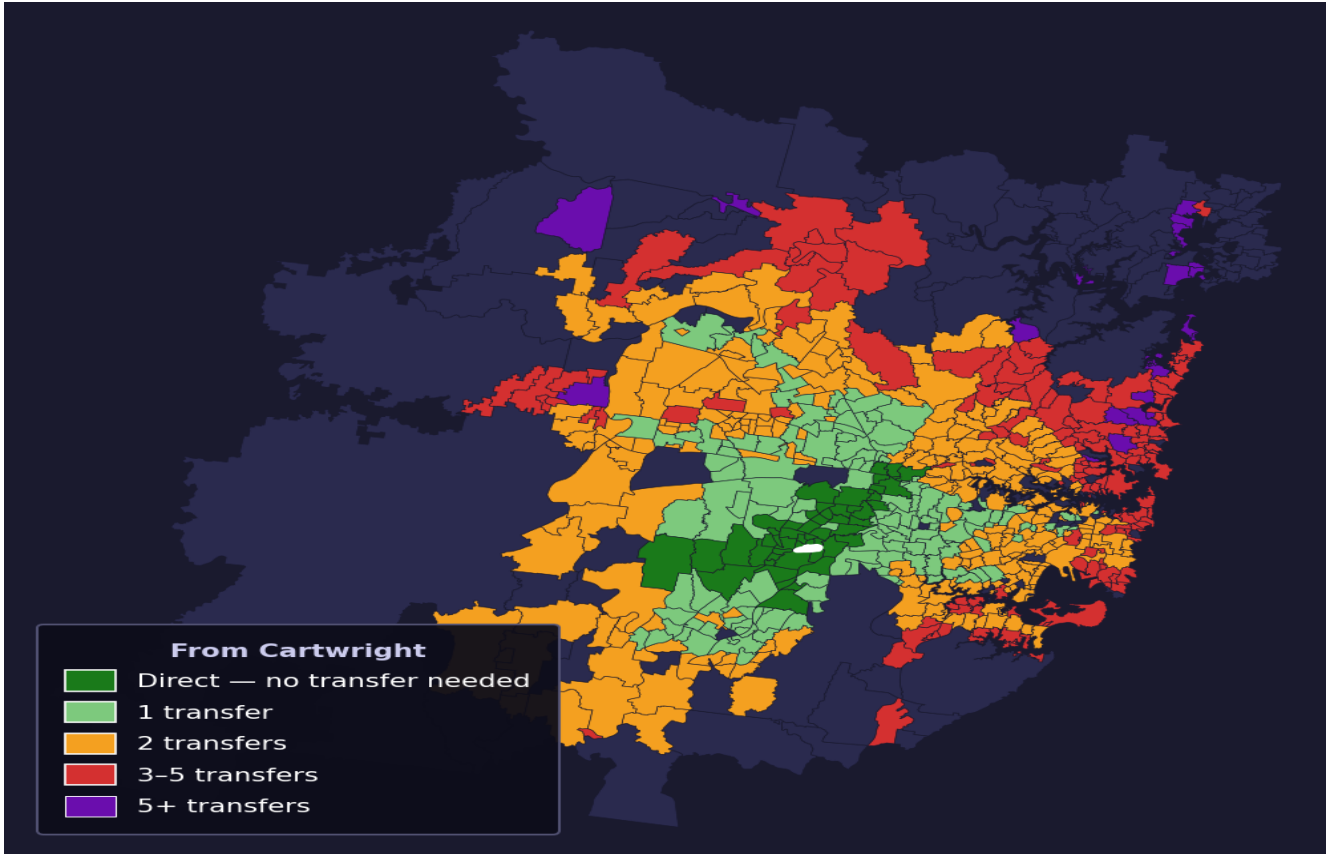

Cartwright

Rank #560 of 781 suburbs

Composite 54 / ₁₀₀	Journey Quality 23 / ₁₀₀	Cost Efficiency 97 / ₁₀₀	Connectivity 66 / ₁₀₀
--	--	--	---

Direct (0 transfers)	53 of 781
1 transfer	145 of 781
2 transfers	274 of 781
3-5 transfers	158 of 781
5+ transfers	150 of 781

Destination	Time	Single Trip	Weekly
Sydney CBD	148 min	\$7.94	\$50.00/wk
Parramatta	76 min	\$4.38	\$43.48/wk
Sydney Airport	171 min	\$8.02	
Macquarie Park	124 min	\$6.41	\$50.00/wk
Olympic Park	121 min	\$6.31	\$50.00/wk