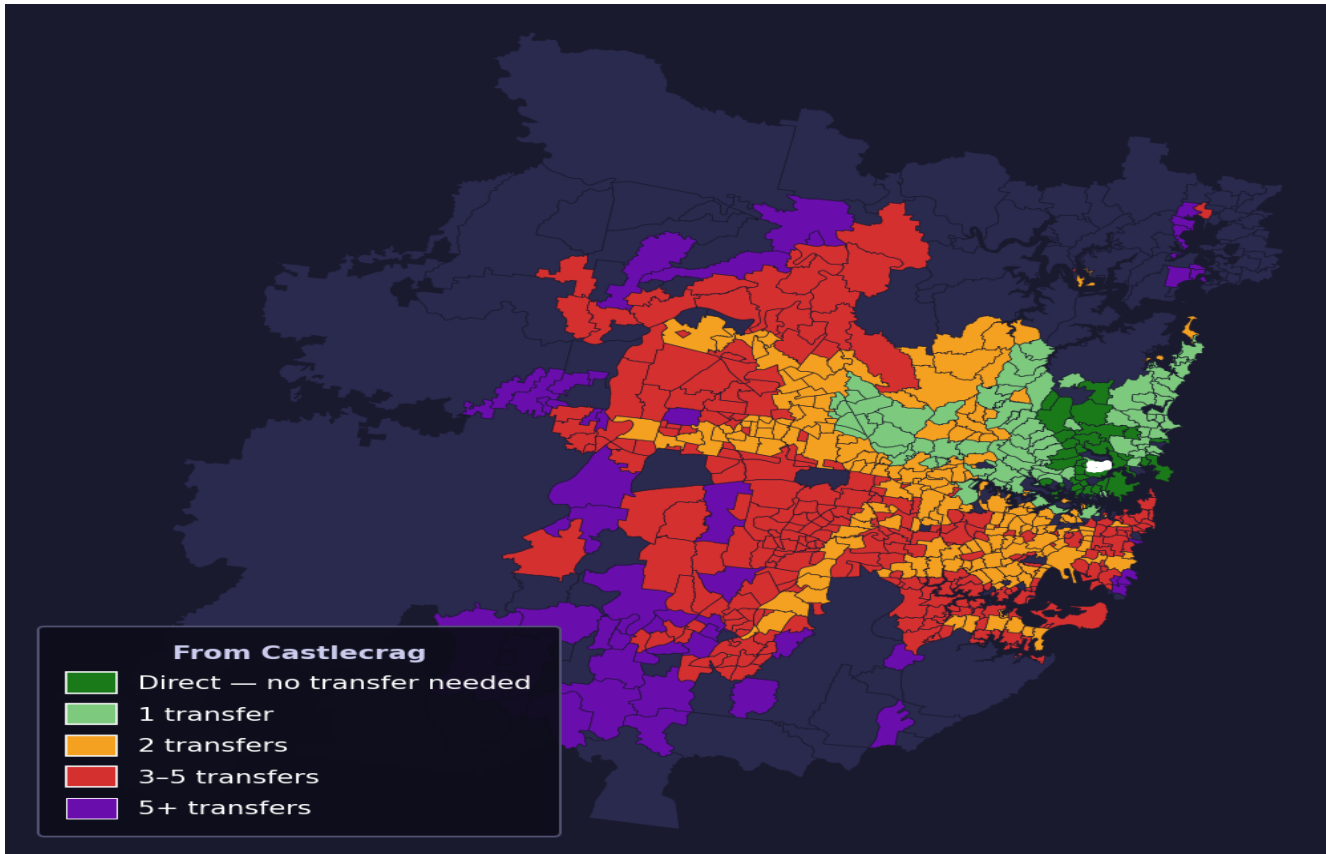

Castlecrag

Rank #213 of 781 suburbs

Composite 70 _{/100}	Journey Quality 78 _{/100}	Cost Efficiency 74 _{/100}	Connectivity 56 _{/100}
---	---	---	--

Direct (0 transfers)	37 of 781
1 transfer	92 of 781
2 transfers	191 of 781
3-5 transfers	276 of 781
5+ transfers	184 of 781

Destination	Time	Single Trip	Weekly
Sydney CBD	46 min	\$3.96	\$39.64/wk
Parramatta	118 min	\$7.86	\$50.00/wk
Sydney Airport	143 min	\$5.93	
Macquarie Park	71 min	\$4.90	\$49.00/wk
Olympic Park	132 min	\$7.54	\$50.00/wk