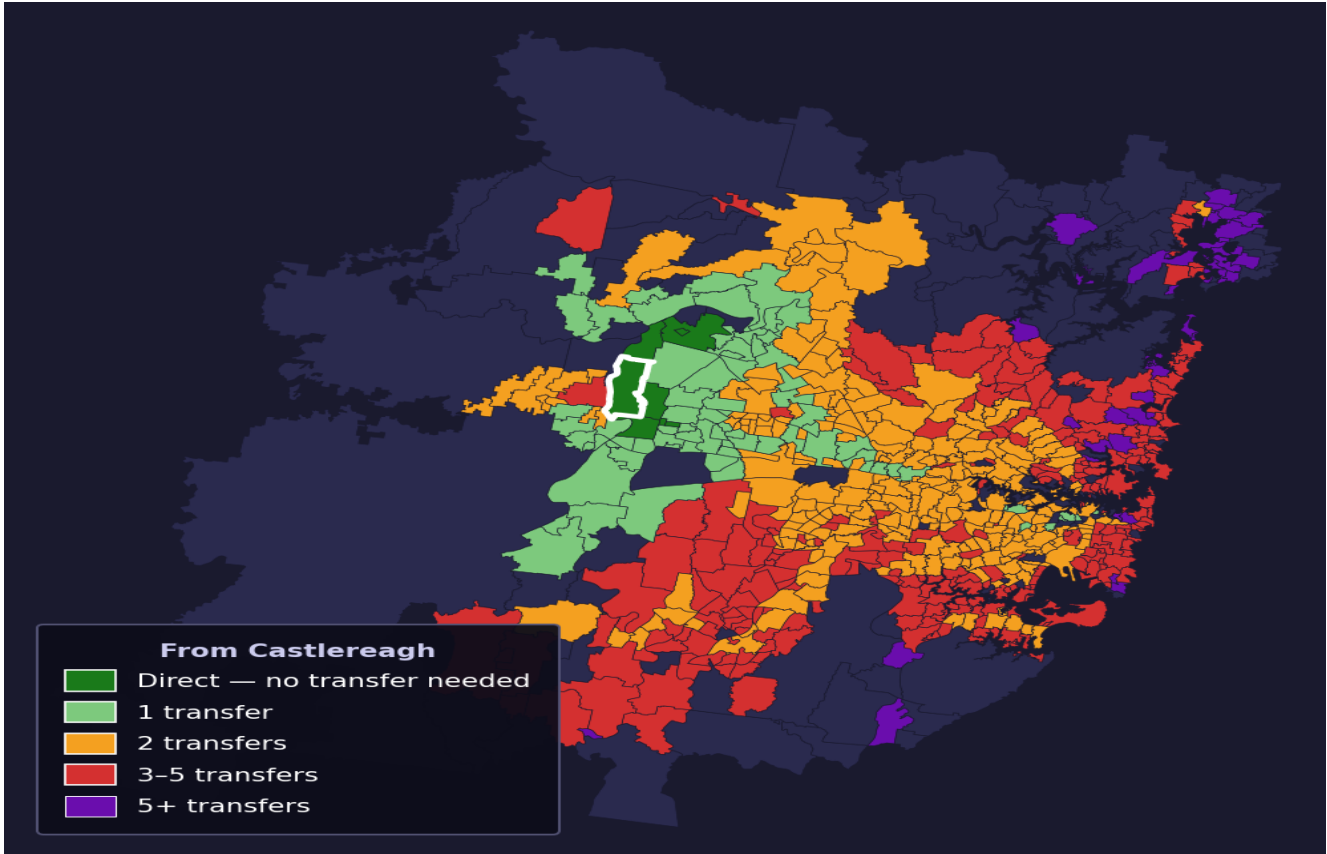

# Castlereagh

Rank #663 of 781 suburbs

<b>Composite</b> <b>49</b> <sub>/100</sub>	<b>Journey Quality</b> <b>17</b> <sub>/100</sub>	<b>Cost Efficiency</b> <b>98</b> <sub>/100</sub>	<b>Connectivity</b> <b>57</b> <sub>/100</sub>
---	---	---	--

<b>Direct (0 transfers)</b>	<b>7 of 781</b>
<b>1 transfer</b>	<b>76 of 781</b>
<b>2 transfers</b>	<b>278 of 781</b>
<b>3-5 transfers</b>	<b>272 of 781</b>
<b>5+ transfers</b>	<b>147 of 781</b>

Destination	Time	Single Trip	Weekly
Sydney CBD	158 min	\$5.93	<b>\$47.93/wk</b>
Parramatta	132 min	\$5.98	<b>\$47.93/wk</b>
Sydney Airport	208 min	\$8.31	
Macquarie Park	192 min	\$8.68	<b>\$50.00/wk</b>
Olympic Park	158 min	\$9.55	<b>\$50.00/wk</b>