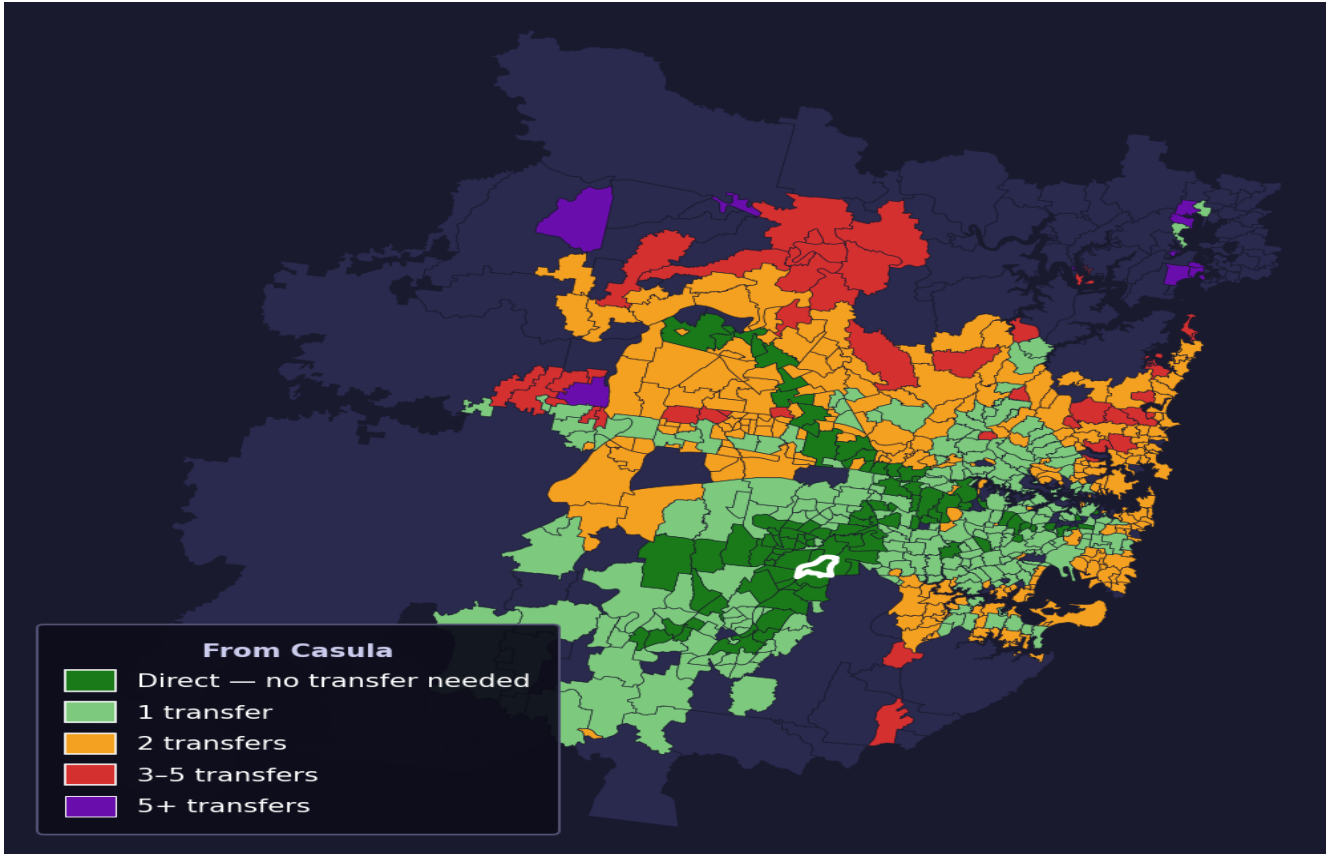

Casula

Rank #110 of 781 suburbs

Composite 75 /100	Journey Quality 66 /100	Cost Efficiency 86 /100	Connectivity 78 /100
------------------------------------	--	--	---------------------------------------

Direct (0 transfers)	95 of 781
1 transfer	251 of 781
2 transfers	255 of 781
3-5 transfers	45 of 781
5+ transfers	134 of 781

Destination	Time	Single Trip	Weekly
Sydney CBD	69 min	\$4.03	\$40.30/wk
Parramatta	90 min	\$7.20	\$50.00/wk
Sydney Airport	158 min	\$7.20	
Macquarie Park	136 min	\$9.23	\$50.00/wk
Olympic Park	118 min	\$6.07	\$50.00/wk