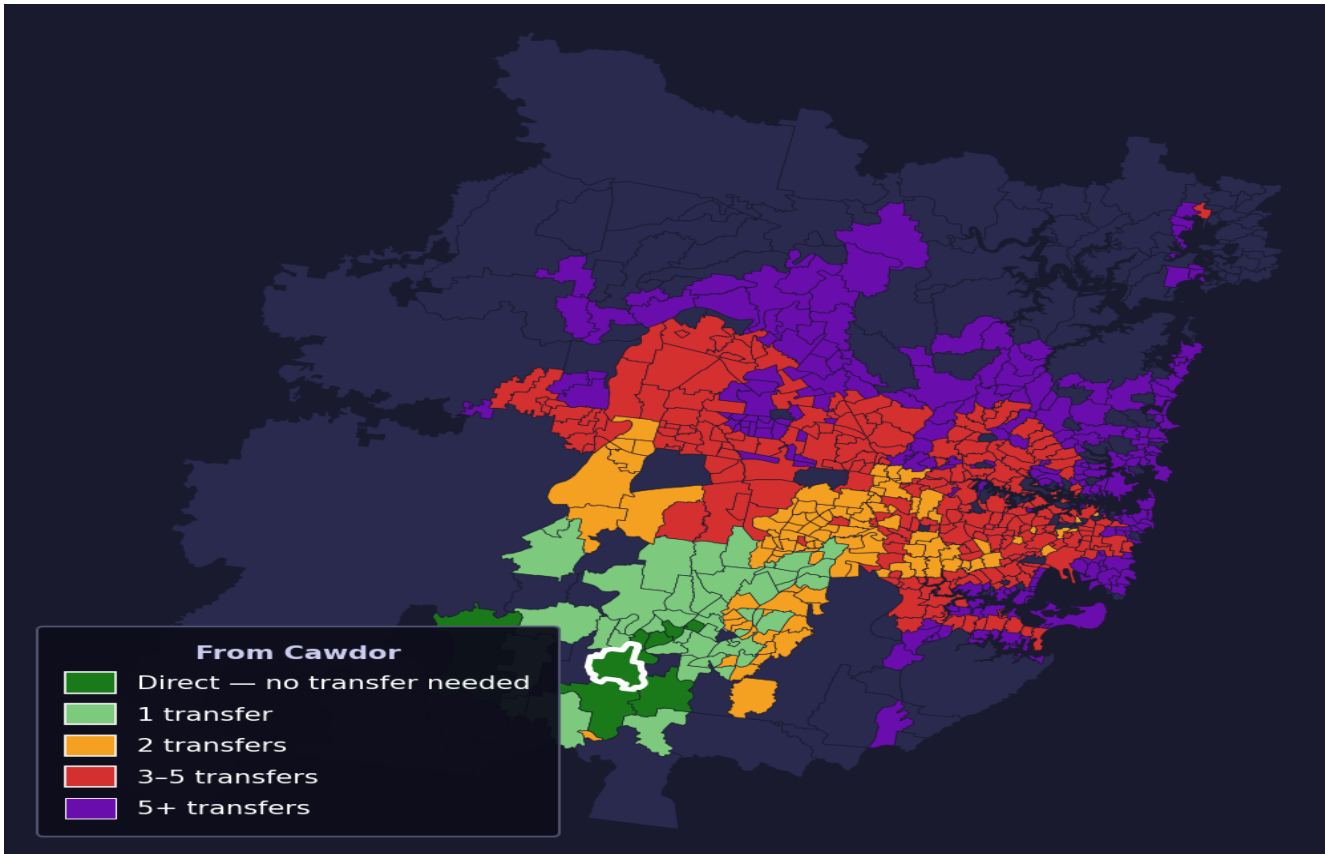

Cawdor

Rank #724 of 781 suburbs

Composite 46 _{/100}	Journey Quality 23 _{/100}	Cost Efficiency 97 _{/100}	Connectivity 37 _{/100}
---	---	---	--

Direct (0 transfers)	9 of 781
1 transfer	44 of 781
2 transfers	100 of 781
3-5 transfers	252 of 781
5+ transfers	375 of 781

Destination	Time	Single Trip	Weekly
Sydney CBD	147 min	\$5.77	\$50.00/wk
Parramatta	175 min	\$9.54	\$50.00/wk
Sydney Airport	198 min	\$7.80	
Macquarie Park	212 min	\$11.27	\$50.00/wk
Olympic Park	128 min	\$6.93	\$50.00/wk