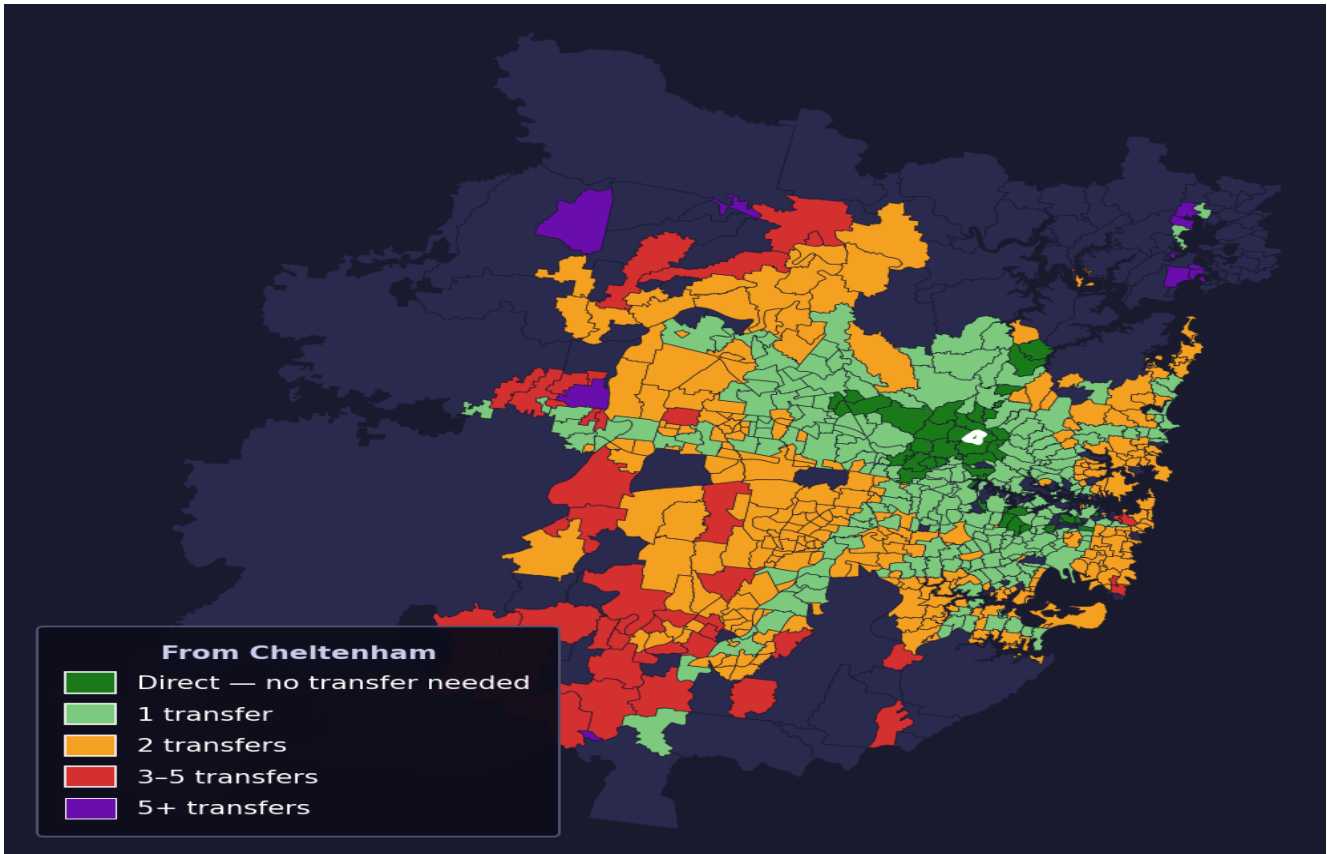

Cheltenham

Rank #107 of 781 suburbs

Composite 75 _{/100}	Journey Quality 70 _{/100}	Cost Efficiency 83 _{/100}	Connectivity 74 _{/100}
---	---	---	--

Direct (0 transfers)	42 of 781
1 transfer	254 of 781
2 transfers	304 of 781
3-5 transfers	46 of 781
5+ transfers	134 of 781

Destination	Time	Single Trip	Weekly
Sydney CBD	61 min	\$3.98	\$39.84/wk
Parramatta	67 min	\$4.67	\$46.04/wk
Sydney Airport	123 min	\$5.34	
Macquarie Park	45 min	\$3.37	\$33.66/wk
Olympic Park	100 min	\$5.37	\$50.00/wk