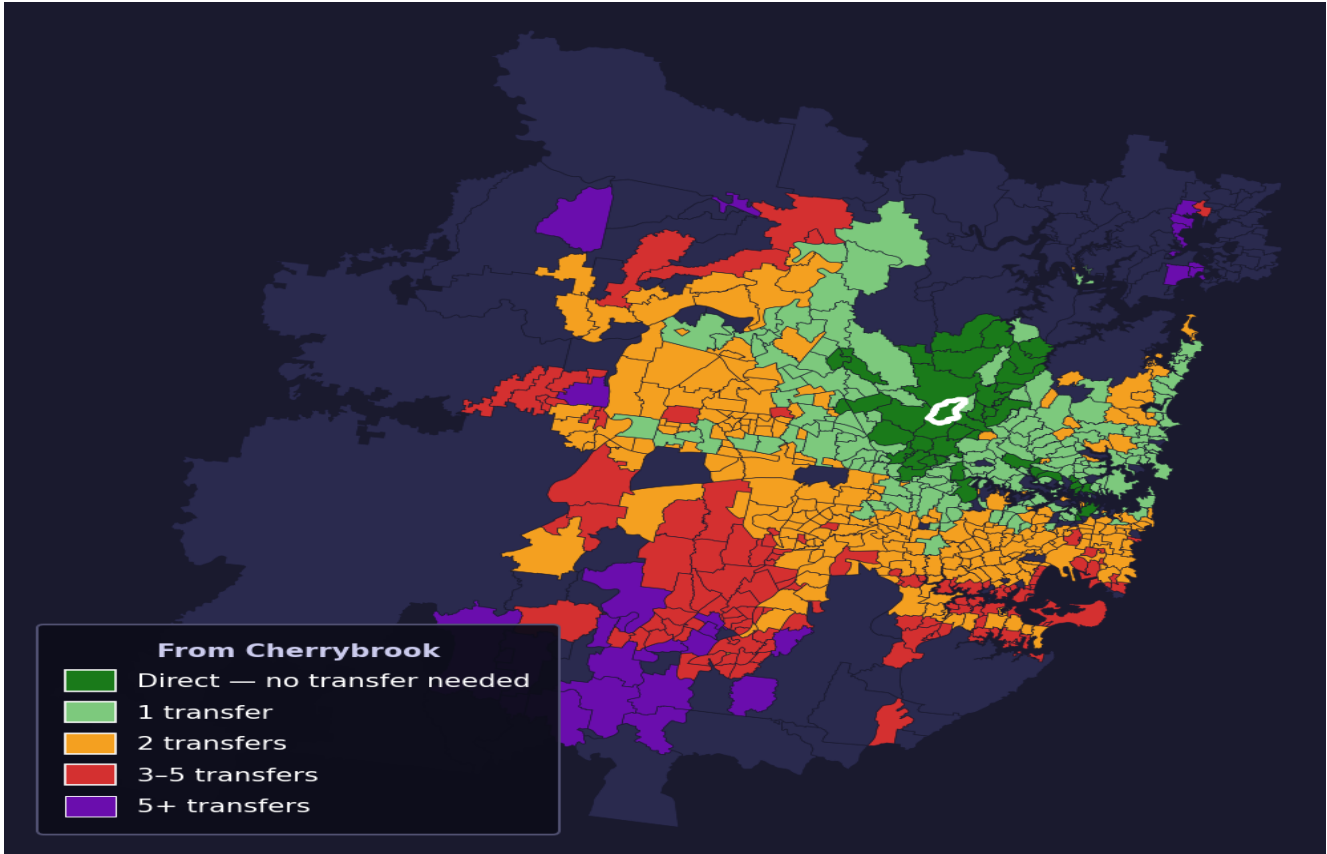

Cherrybrook

Rank #229 of 781 suburbs

Composite 70 _{/100}	Journey Quality 66 _{/100}	Cost Efficiency 80 _{/100}	Connectivity 67 _{/100}
---	---	---	--

Direct (0 transfers)	43 of 781
1 transfer	183 of 781
2 transfers	271 of 781
3-5 transfers	128 of 781
5+ transfers	155 of 781

Destination	Time	Single Trip	Weekly
Sydney CBD	70 min	\$5.54	\$50.00/wk
Parramatta	51 min	\$4.09	\$40.92/wk
Sydney Airport	158 min	\$8.11	
Macquarie Park	50 min	\$4.96	\$49.20/wk
Olympic Park	106 min	\$6.99	\$50.00/wk