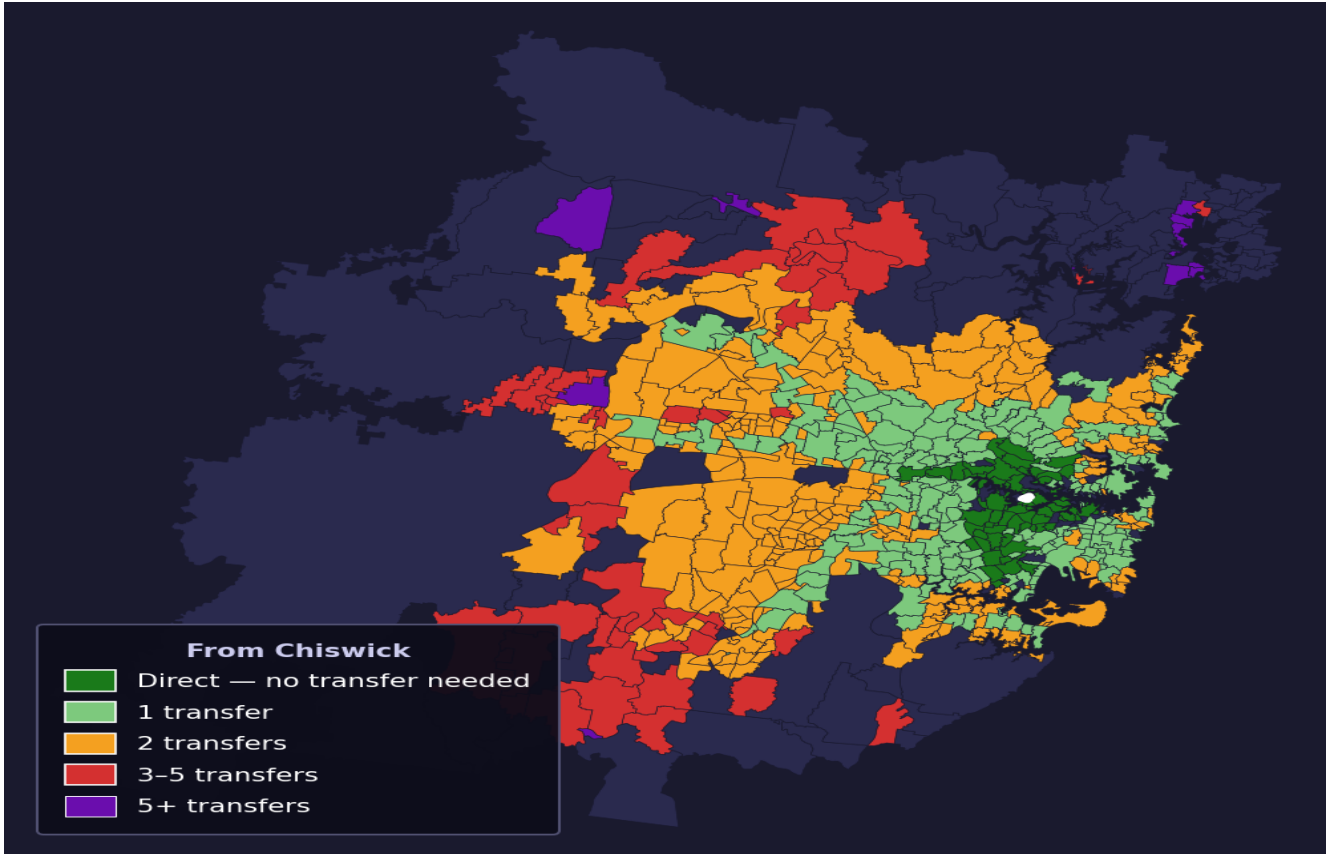

# Chiswick

Rank #118 of 781 suburbs

<b>Composite</b> <b>74</b> <sub>/100</sub>	<b>Journey Quality</b> <b>89</b> <sub>/100</sub>	<b>Cost Efficiency</b> <b>46</b> <sub>/100</sub>	<b>Connectivity</b> <b>76</b> <sub>/100</sub>
---	---	---	--

<b>Direct (0 transfers)</b>	<b>78 of 781</b>
<b>1 transfer</b>	<b>232 of 781</b>
<b>2 transfers</b>	<b>284 of 781</b>
<b>3-5 transfers</b>	<b>53 of 781</b>
<b>5+ transfers</b>	<b>133 of 781</b>

Destination	Time	Single Trip	Weekly
Sydney CBD	27 min	\$4.03	<b>\$40.30/wk</b>
Parramatta	104 min	\$7.34	<b>\$48.68/wk</b>
Sydney Airport	137 min	\$7.20	
Macquarie Park	67 min	\$5.79	<b>\$50.00/wk</b>
Olympic Park	93 min	\$5.48	<b>\$50.00/wk</b>