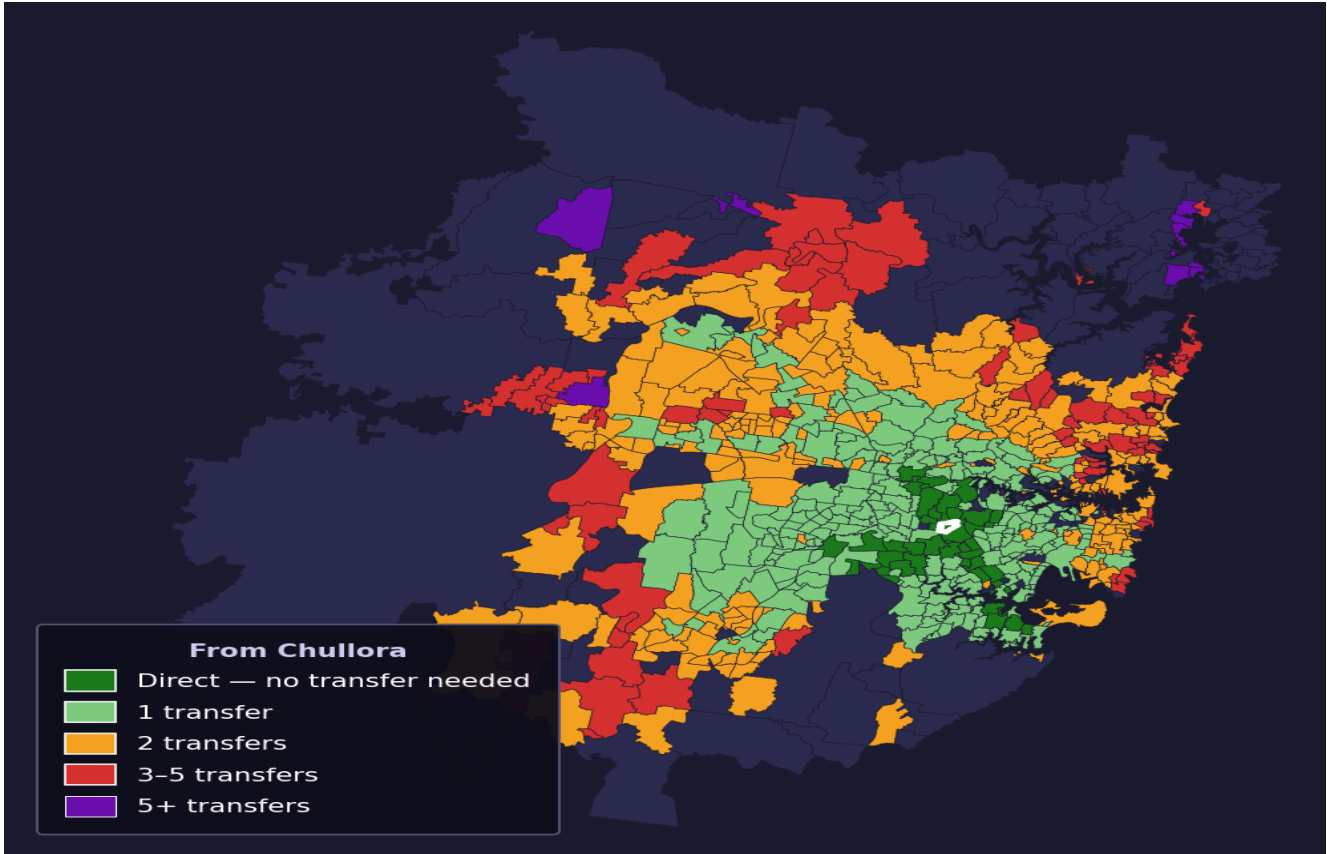

Chullora

Rank #372 of 781 suburbs

Composite 63 /100	Journey Quality 40 /100	Cost Efficiency 93 /100	Connectivity 74 /100
------------------------------------	--	--	---------------------------------------

Direct (0 transfers)	46 of 781
1 transfer	268 of 781
2 transfers	242 of 781
3-5 transfers	88 of 781
5+ transfers	136 of 781

Destination	Time	Single Trip	Weekly
Sydney CBD	116 min	\$6.80	\$50.00/wk
Parramatta	68 min	\$4.22	\$42.16/wk
Sydney Airport	115 min	\$5.98	
Macquarie Park	104 min	\$6.16	\$50.00/wk
Olympic Park	80 min	\$5.09	\$48.36/wk