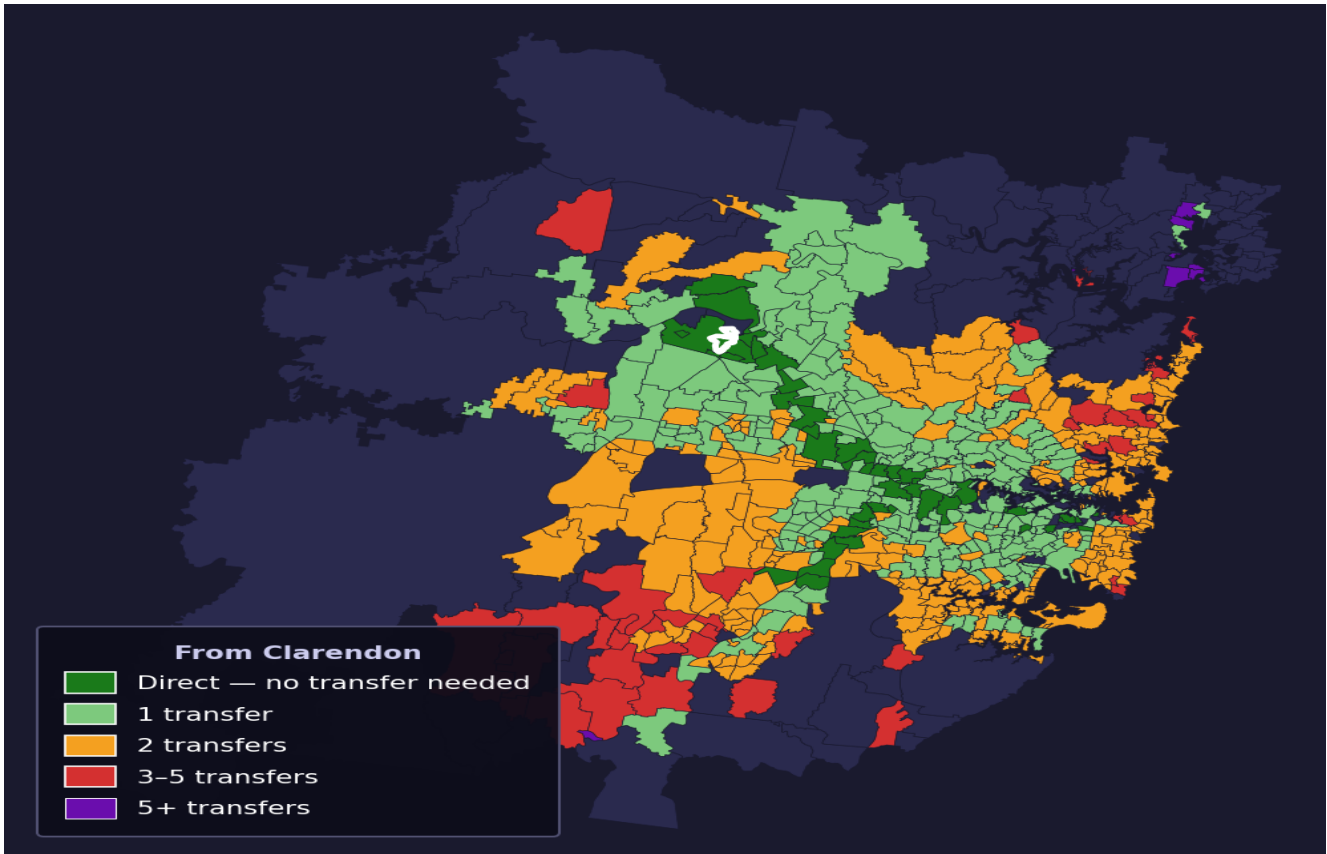

Clarendon

Rank #347 of 781 suburbs

Composite 64 /100	Journey Quality 39 /100	Cost Efficiency 97 /100	Connectivity 76 /100
------------------------------------	--	--	---------------------------------------

Direct (0 transfers)	45 of 781
1 transfer	278 of 781
2 transfers	276 of 781
3-5 transfers	49 of 781
5+ transfers	132 of 781

Destination	Time	Single Trip	Weekly
Sydney CBD	118 min	\$4.03	\$40.30/wk
Parramatta	87 min	\$4.03	\$40.30/wk
Sydney Airport	162 min	\$6.06	
Macquarie Park	154 min	\$6.97	\$50.00/wk
Olympic Park	162 min	\$9.67	\$50.00/wk