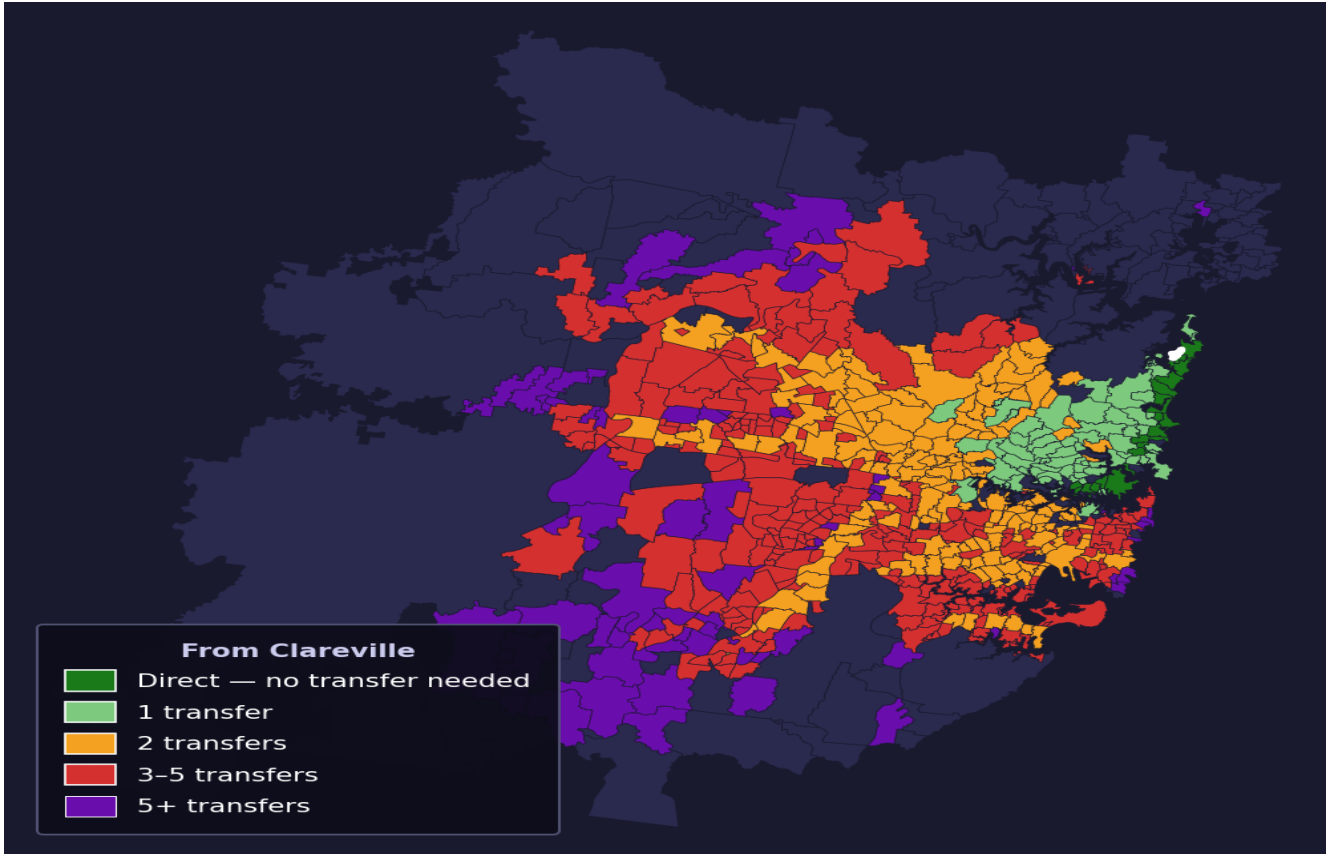

Clareville

Rank #446 of 781 suburbs

Composite 59 _{/100}	Journey Quality 47 _{/100}	Cost Efficiency 90 _{/100}	Connectivity 51 _{/100}
---	---	---	--

Direct (0 transfers)	23 of 781
1 transfer	73 of 781
2 transfers	188 of 781
3-5 transfers	287 of 781
5+ transfers	209 of 781

Destination	Time	Single Trip	Weekly
Sydney CBD	104 min	\$6.53	\$50.00/wk
Parramatta	184 min	\$10.31	\$50.00/wk
Sydney Airport	185 min	\$8.75	
Macquarie Park	139 min	\$8.24	\$50.00/wk
Olympic Park	175 min	\$13.44	\$50.00/wk