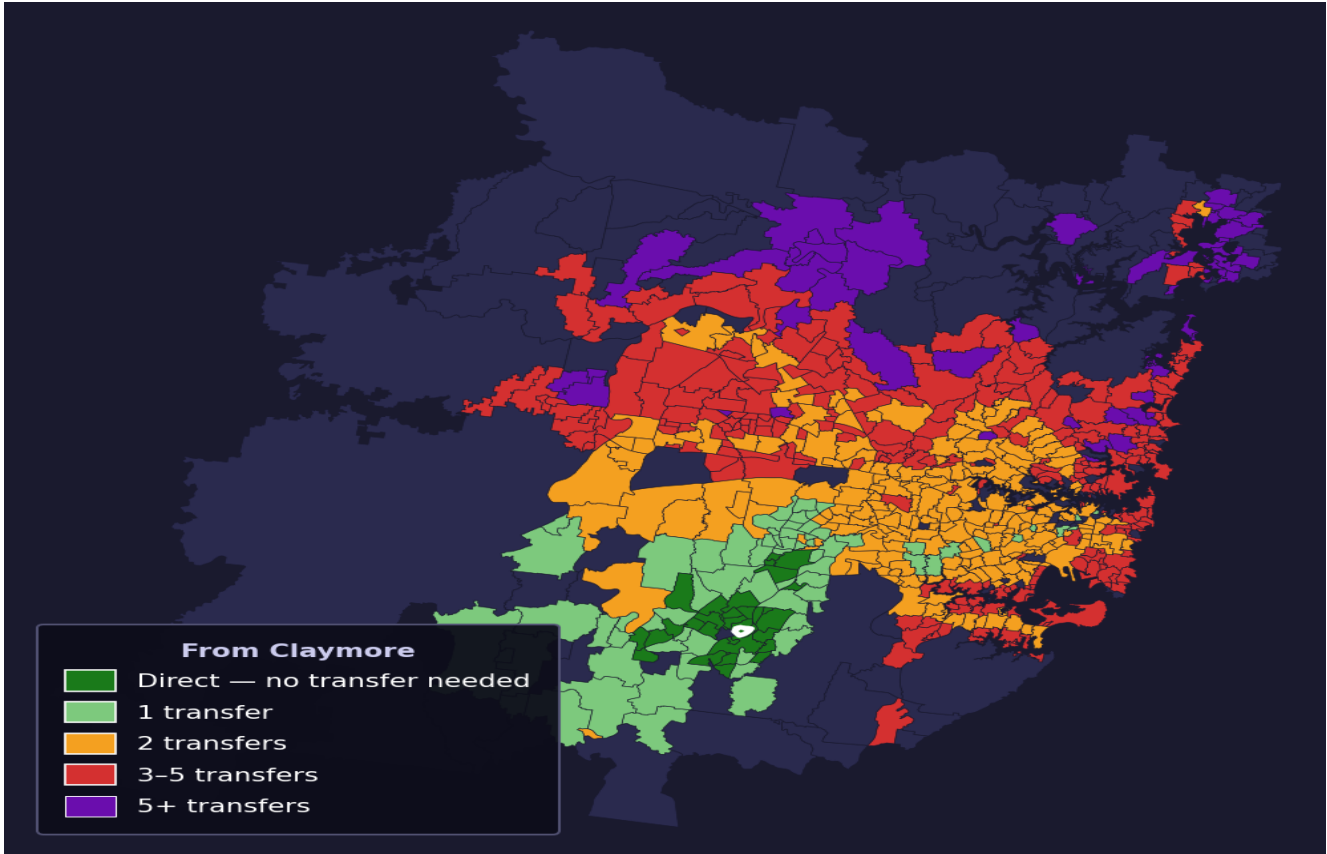

Claymore

Rank #538 of 781 suburbs

Composite 55 _{/100}	Journey Quality 31 _{/100}	Cost Efficiency 95 _{/100}	Connectivity 57 _{/100}
---	---	---	--

Transfers	Count
Direct (0 transfers)	32 of 781
1 transfer	71 of 781
2 transfers	242 of 781
3-5 transfers	274 of 781
5+ transfers	161 of 781

Destination	Time	Single Trip	Weekly
Sydney CBD	133 min	\$5.06	\$50.00/wk
Parramatta	153 min	\$9.12	\$50.00/wk
Sydney Airport	189 min	\$7.09	
Macquarie Park	198 min	\$11.15	\$50.00/wk
Olympic Park	128 min	\$6.93	\$50.00/wk