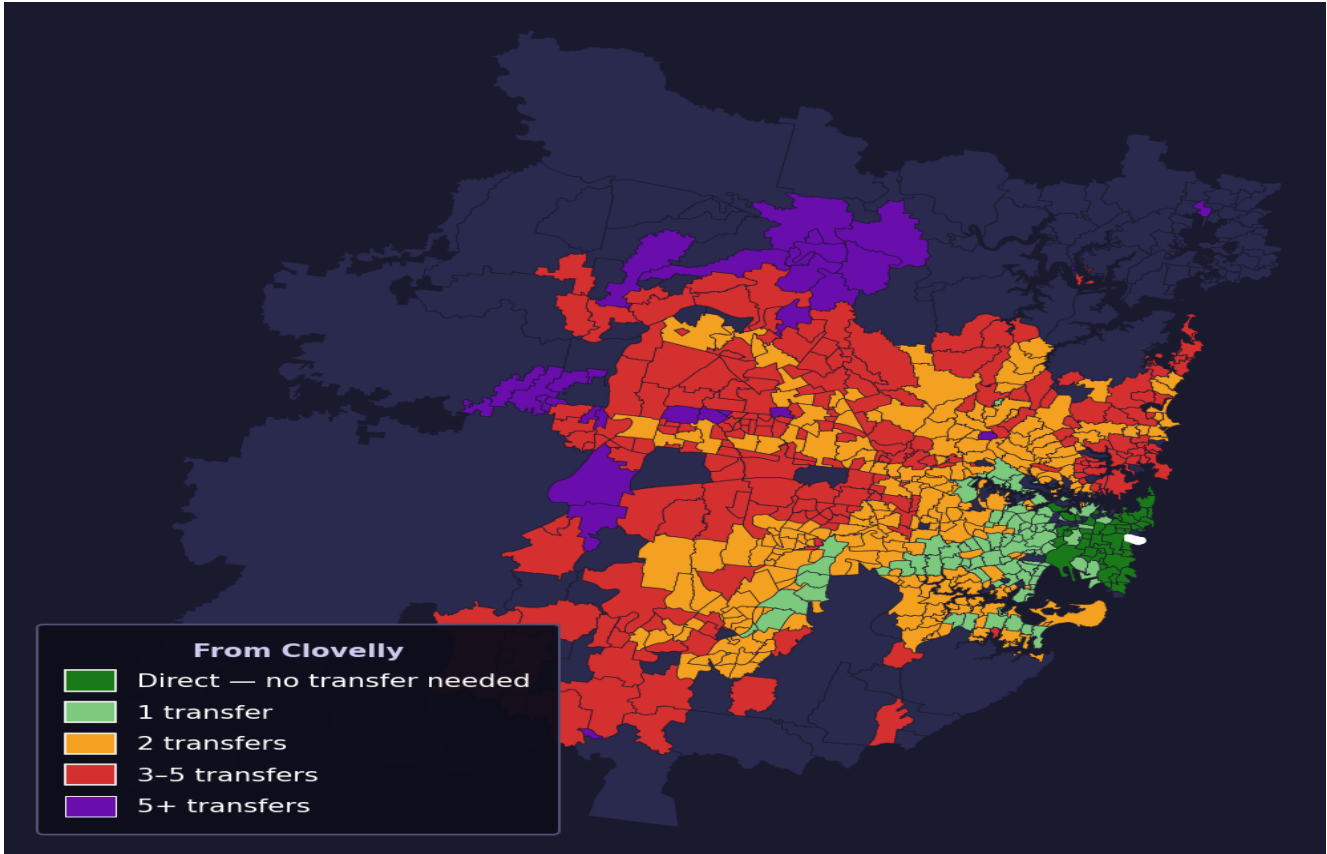

# Clovelly

Rank #228 of 781 suburbs

|   |   |   |  |
|---|---|---|--|
| <b>Composite</b><br><b>70</b> <sub>/100</sub> | <b>Journey Quality</b><br><b>76</b> <sub>/100</sub> | <b>Cost Efficiency</b><br><b>71</b> <sub>/100</sub> | <b>Connectivity</b><br><b>60</b> <sub>/100</sub> |
|---|---|---|--|

|                      |            |
|----------------------|------------|
| Direct (0 transfers) | 47 of 781  |
| 1 transfer           | 94 of 781  |
| 2 transfers          | 250 of 781 |
| 3-5 transfers        | 224 of 781 |
| 5+ transfers         | 165 of 781 |

| Destination    | Time    | Single Trip | Weekly     |
|----------------|---------|-------------|------------|
| Sydney CBD     | 51 min  | \$4.72      | \$46.92/wk |
| Parramatta     | 131 min | \$7.04      | \$50.00/wk |
| Sydney Airport | 83 min  | \$4.28      |            |
| Macquarie Park | 84 min  | \$5.84      | \$49.80/wk |
| Olympic Park   | 138 min | \$7.79      | \$50.00/wk |