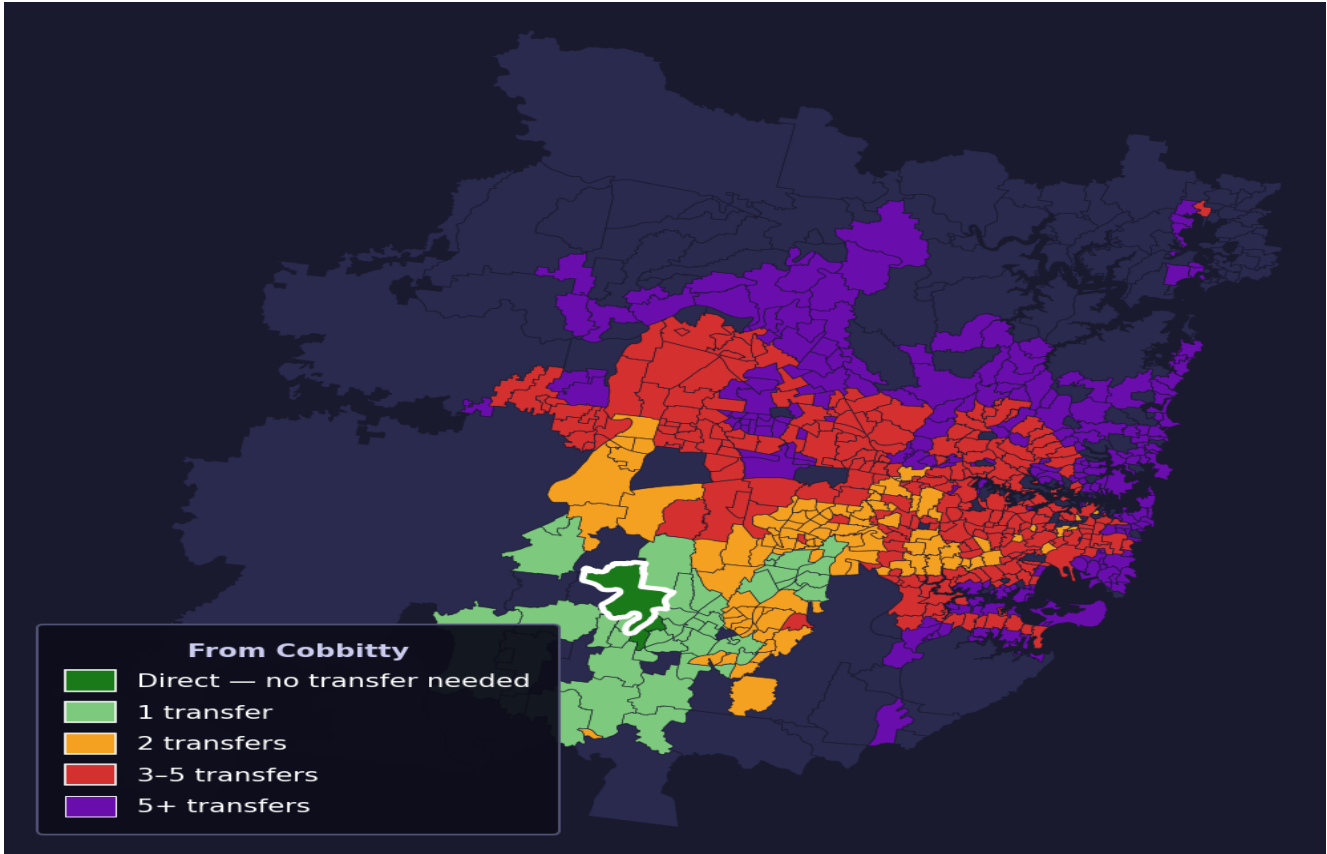

Cobbitty

Rank #722 of 781 suburbs

Composite 46 _{/100}	Journey Quality 24 _{/100}	Cost Efficiency 96 _{/100}	Connectivity 37 _{/100}
---	---	---	--

Direct (0 transfers)	2 of 781
1 transfer	46 of 781
2 transfers	99 of 781
3-5 transfers	258 of 781
5+ transfers	375 of 781

Destination	Time	Single Trip	Weekly
Sydney CBD	146 min	\$6.44	\$50.00/wk
Parramatta	174 min	\$9.67	\$50.00/wk
Sydney Airport	203 min	\$8.47	
Macquarie Park	207 min	\$11.25	\$50.00/wk
Olympic Park	138 min	\$7.07	\$50.00/wk