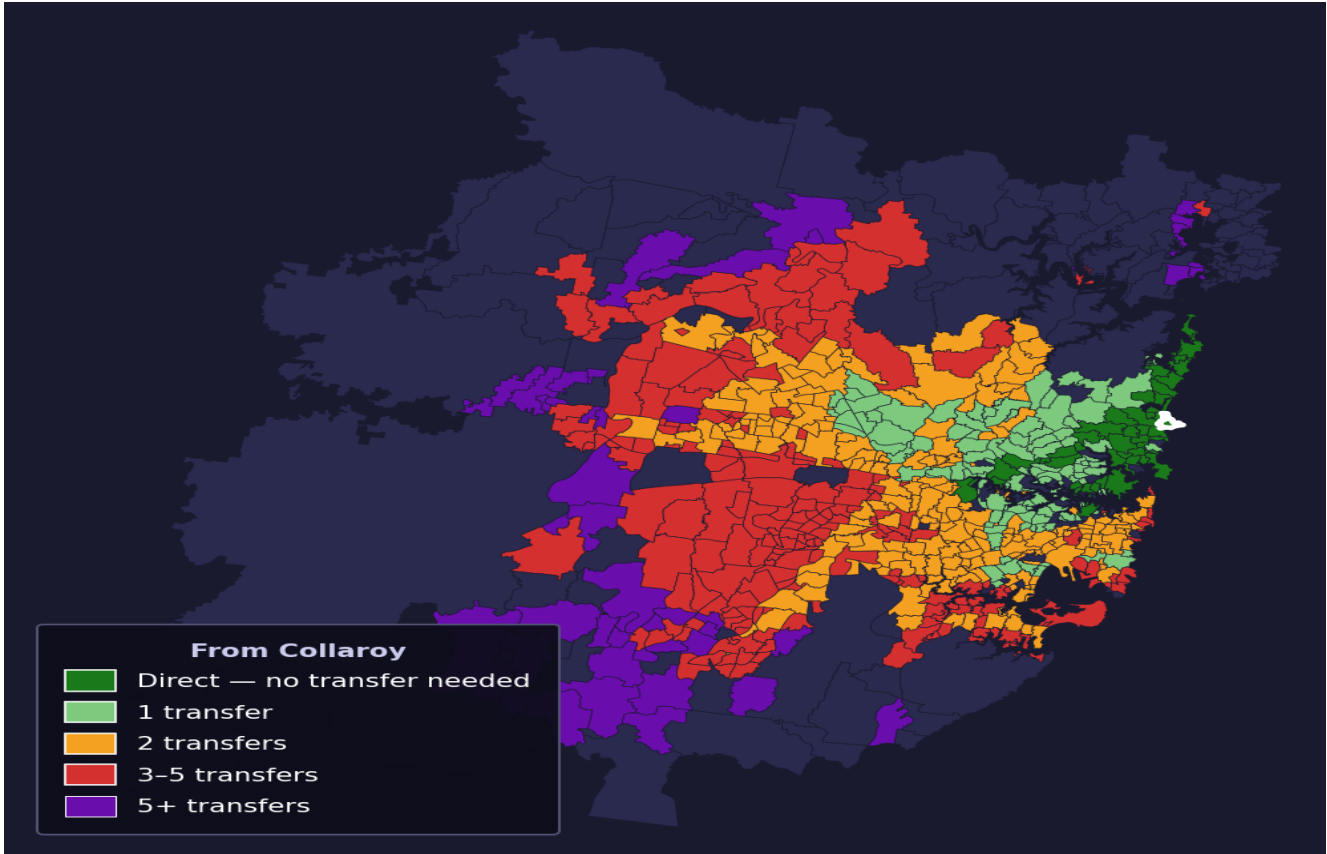

Collaroy

Rank #269 of 781 suburbs

Composite 68 /100	Journey Quality 63 /100	Cost Efficiency 85 /100	Connectivity 60 /100
------------------------------------	--	--	---------------------------------------

Direct (0 transfers)	52 of 781
1 transfer	121 of 781
2 transfers	214 of 781
3-5 transfers	215 of 781
5+ transfers	178 of 781

Destination	Time	Single Trip	Weekly
Sydney CBD	74 min	\$4.53	\$45.26/wk
Parramatta	144 min	\$8.43	\$50.00/wk
Sydney Airport	200 min	\$8.03	
Macquarie Park	99 min	\$6.34	\$50.00/wk
Olympic Park	160 min	\$13.07	\$50.00/wk