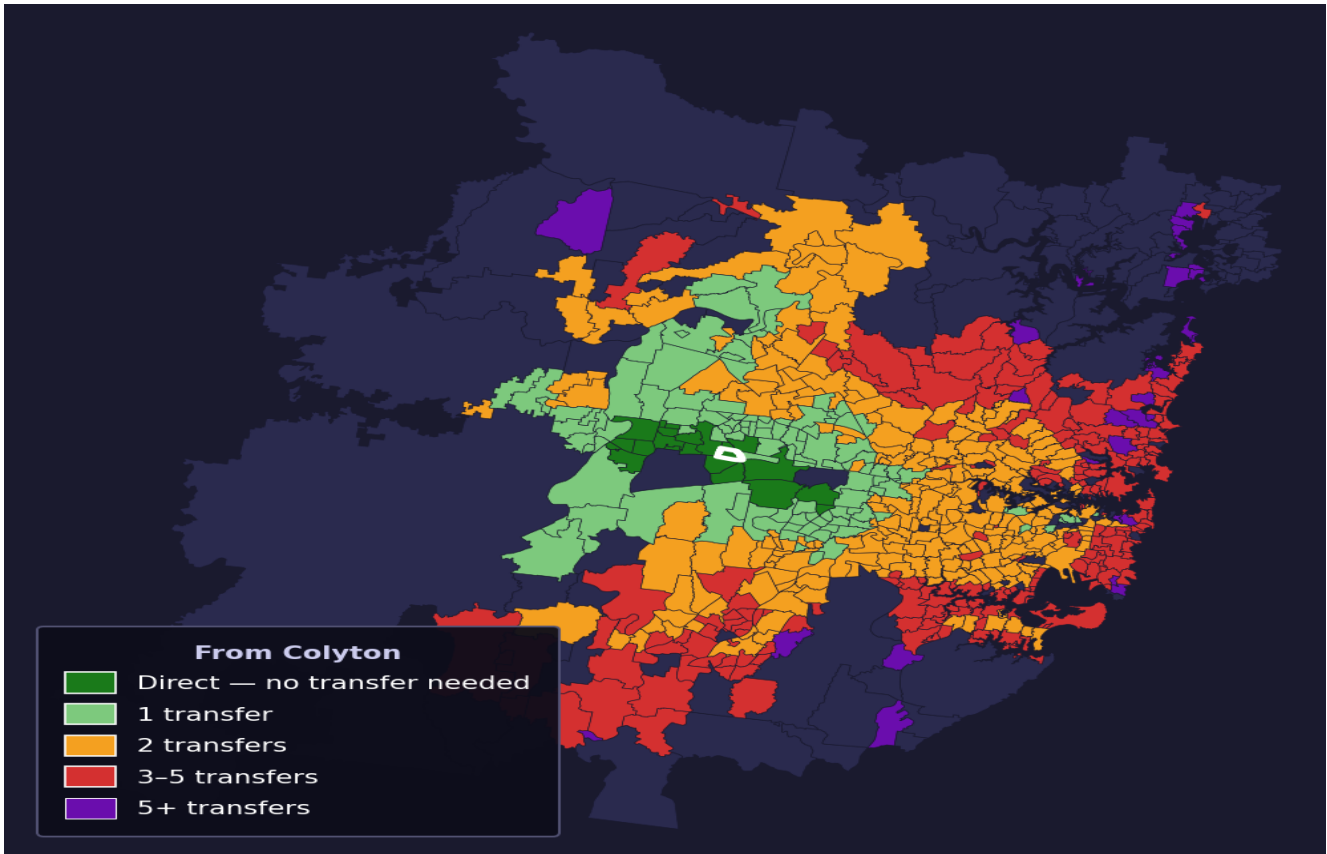

Colyton

Rank #728 of 781 suburbs

Composite 46 /100	Journey Quality 6 /100	Cost Efficiency 99 /100	Connectivity 59 /100
------------------------------------	---	--	---------------------------------------

Direct (0 transfers)	21 of 781
1 transfer	115 of 781
2 transfers	264 of 781
3-5 transfers	223 of 781
5+ transfers	157 of 781

Destination	Time	Single Trip	Weekly
Sydney CBD	178 min	\$7.78	\$50.00/wk
Parramatta	148 min	\$7.78	\$50.00/wk
Sydney Airport	208 min	\$9.00	
Macquarie Park	211 min	\$9.81	\$50.00/wk
Olympic Park	153 min	\$8.94	\$50.00/wk