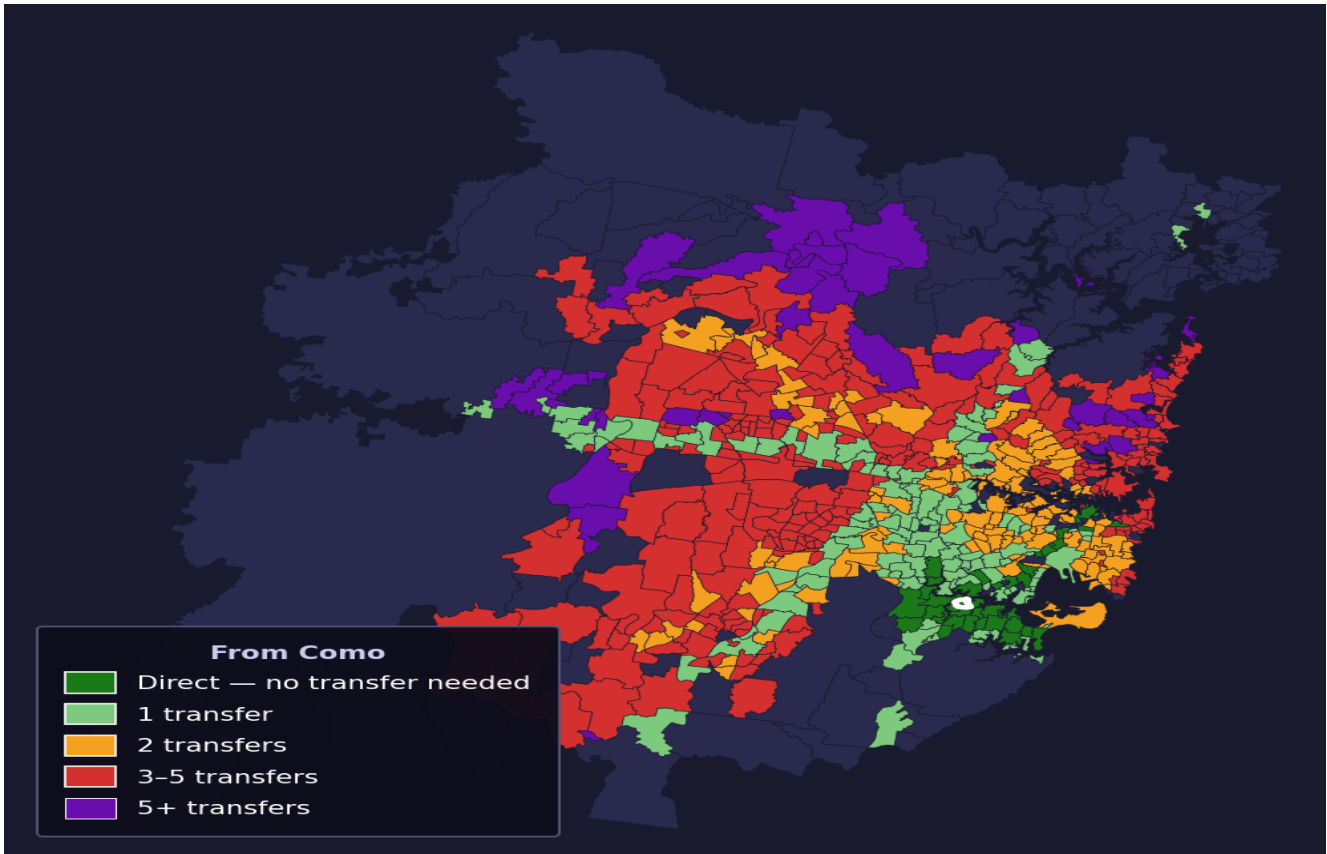

Como

Rank #397 of 781 suburbs

Composite 62 /100	Journey Quality 50 /100	Cost Efficiency 90 /100	Connectivity 58 /100
------------------------------------	--	--	---------------------------------------

Direct (0 transfers)	41 of 781
1 transfer	136 of 781
2 transfers	146 of 781
3-5 transfers	277 of 781
5+ transfers	180 of 781

Destination	Time	Single Trip	Weekly
Sydney CBD	99 min	\$5.30	\$47.49/wk
Parramatta	143 min	\$7.57	\$50.00/wk
Sydney Airport	93 min	\$5.42	
Macquarie Park	157 min	\$7.23	\$50.00/wk
Olympic Park	151 min	\$7.76	\$50.00/wk