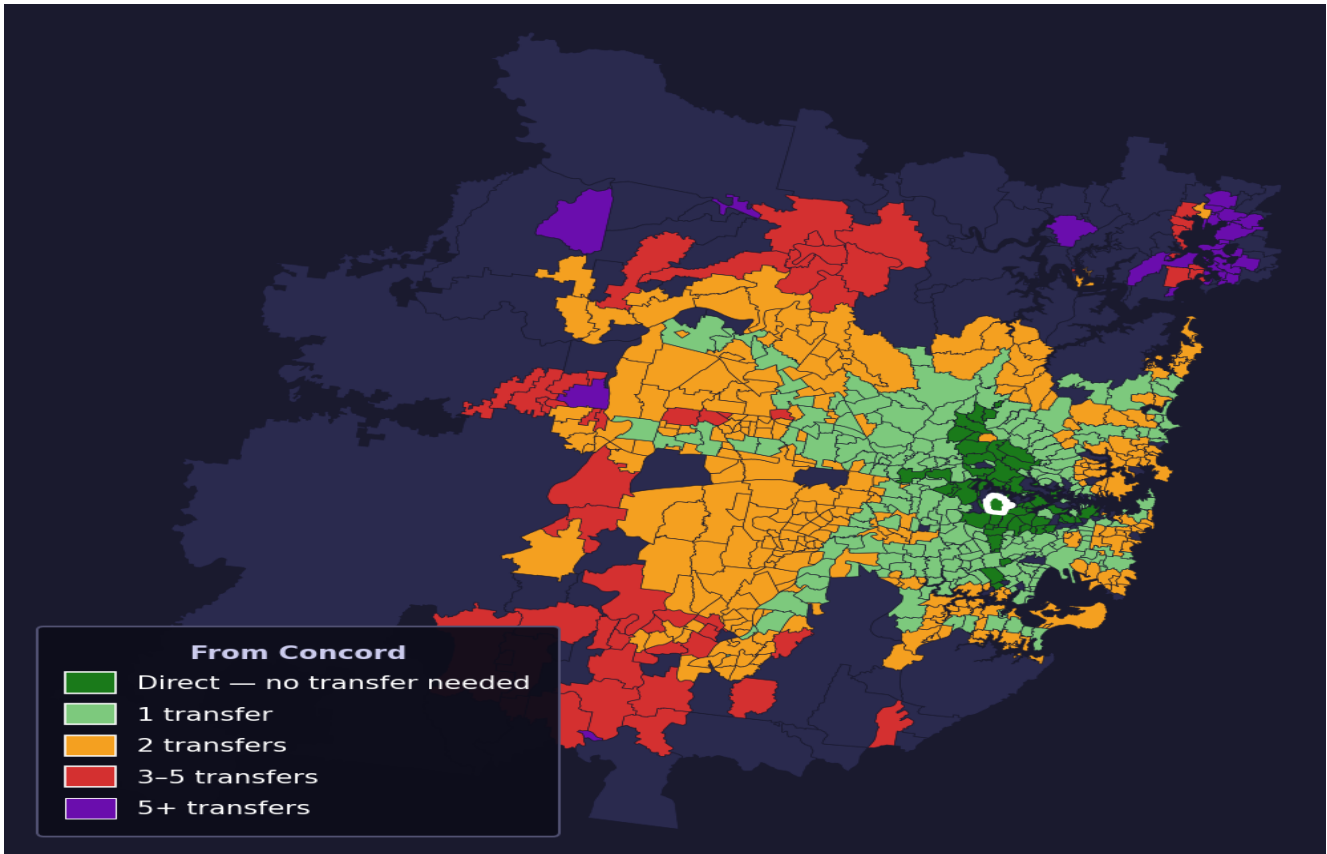

Concord

Rank #149 of 781 suburbs

Composite 73 /100	Journey Quality 66 /100	Cost Efficiency 83 /100	Connectivity 76 /100
------------------------------------	--	--	---------------------------------------

Direct (0 transfers)	62 of 781
1 transfer	226 of 781
2 transfers	305 of 781
3-5 transfers	60 of 781
5+ transfers	127 of 781

Destination	Time	Single Trip	Weekly
Sydney CBD	70 min	\$4.96	\$46.04/wk
Parramatta	94 min	\$5.65	\$50.00/wk
Sydney Airport	85 min	\$5.07	
Macquarie Park	49 min	\$4.09	\$40.92/wk
Olympic Park	62 min	\$3.93	\$39.26/wk