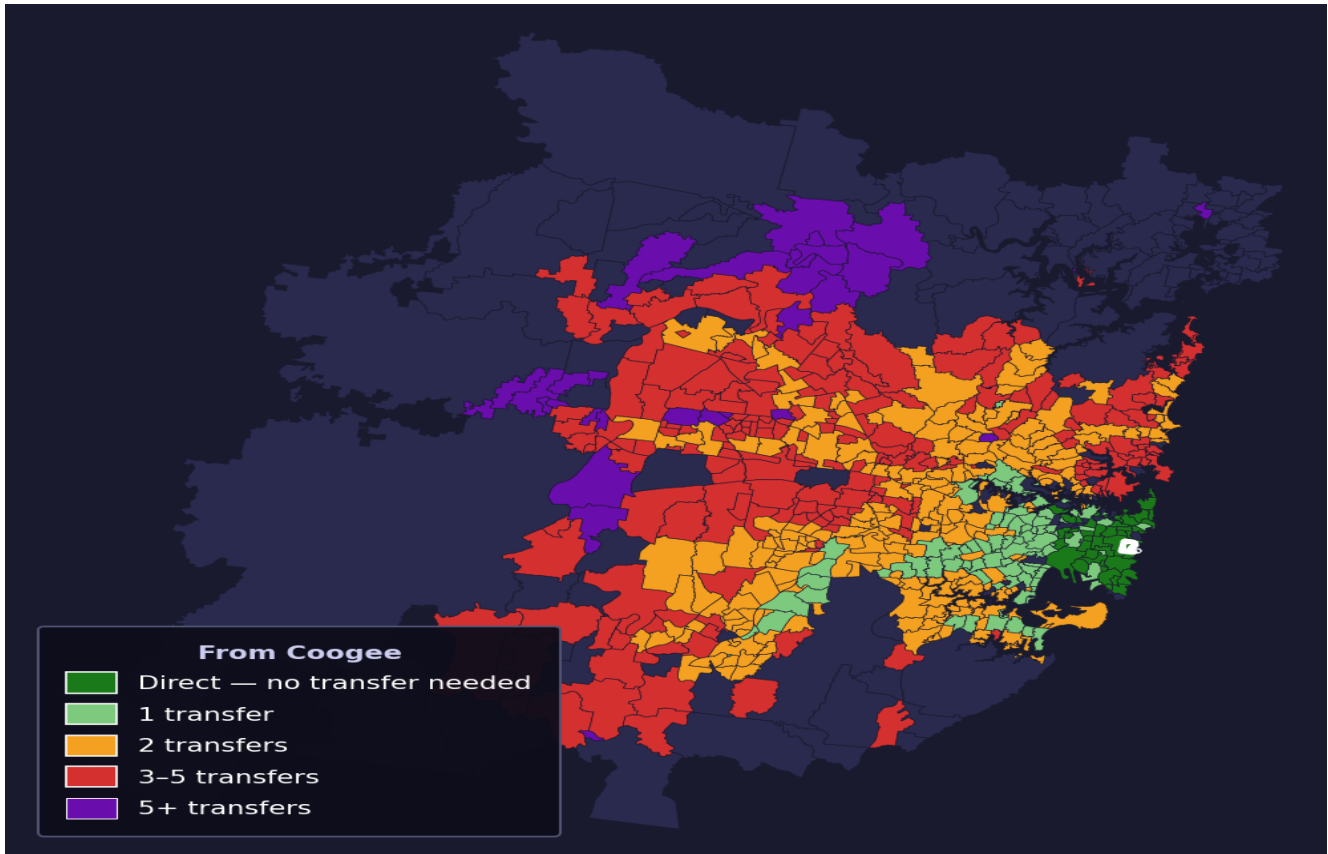

Coogee

Rank #170 of 781 suburbs

Composite 72 _{/100}	Journey Quality 81 _{/100}	Cost Efficiency 70 _{/100}	Connectivity 59 _{/100}
---	---	---	--

Direct (0 transfers)	46 of 781
1 transfer	95 of 781
2 transfers	250 of 781
3-5 transfers	224 of 781
5+ transfers	165 of 781

Destination	Time	Single Trip	Weekly
Sydney CBD	41 min	\$3.85	\$38.52/wk
Parramatta	119 min	\$6.01	\$50.00/wk
Sydney Airport	68 min	\$4.09	
Macquarie Park	76 min	\$5.61	\$49.80/wk
Olympic Park	137 min	\$7.32	\$50.00/wk