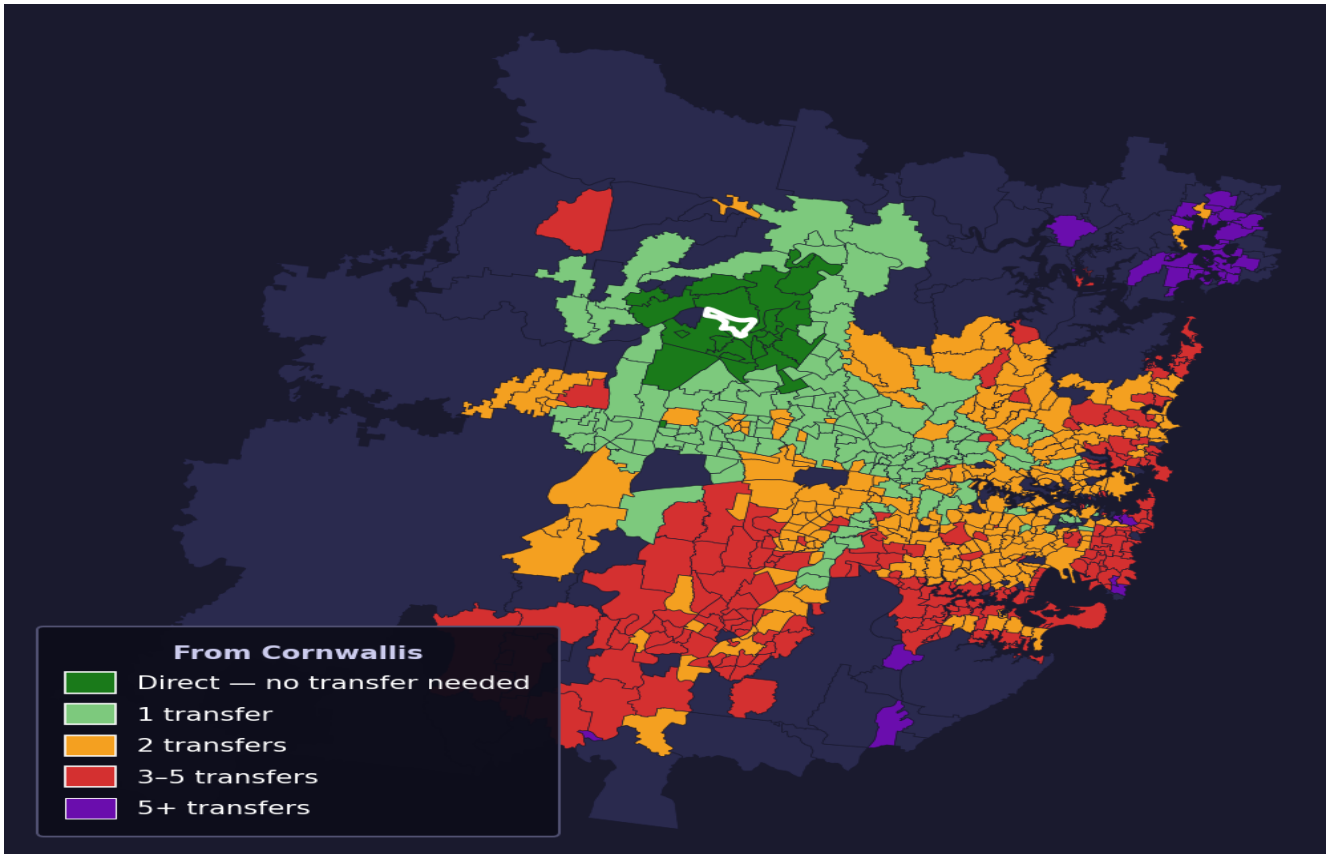

Cornwallis

Rank #422 of 781 suburbs

Composite 60 /100	Journey Quality 38 /100	Cost Efficiency 96 /100	Connectivity 64 /100
------------------------------------	--	--	---------------------------------------

Direct (0 transfers)	23 of 781
1 transfer	142 of 781
2 transfers	269 of 781
3-5 transfers	209 of 781
5+ transfers	137 of 781

Destination	Time	Single Trip	Weekly
Sydney CBD	120 min	\$4.27	\$41.05/wk
Parramatta	89 min	\$4.18	\$41.05/wk
Sydney Airport	166 min	\$5.96	
Macquarie Park	153 min	\$6.99	\$50.00/wk
Olympic Park	167 min	\$9.78	\$50.00/wk