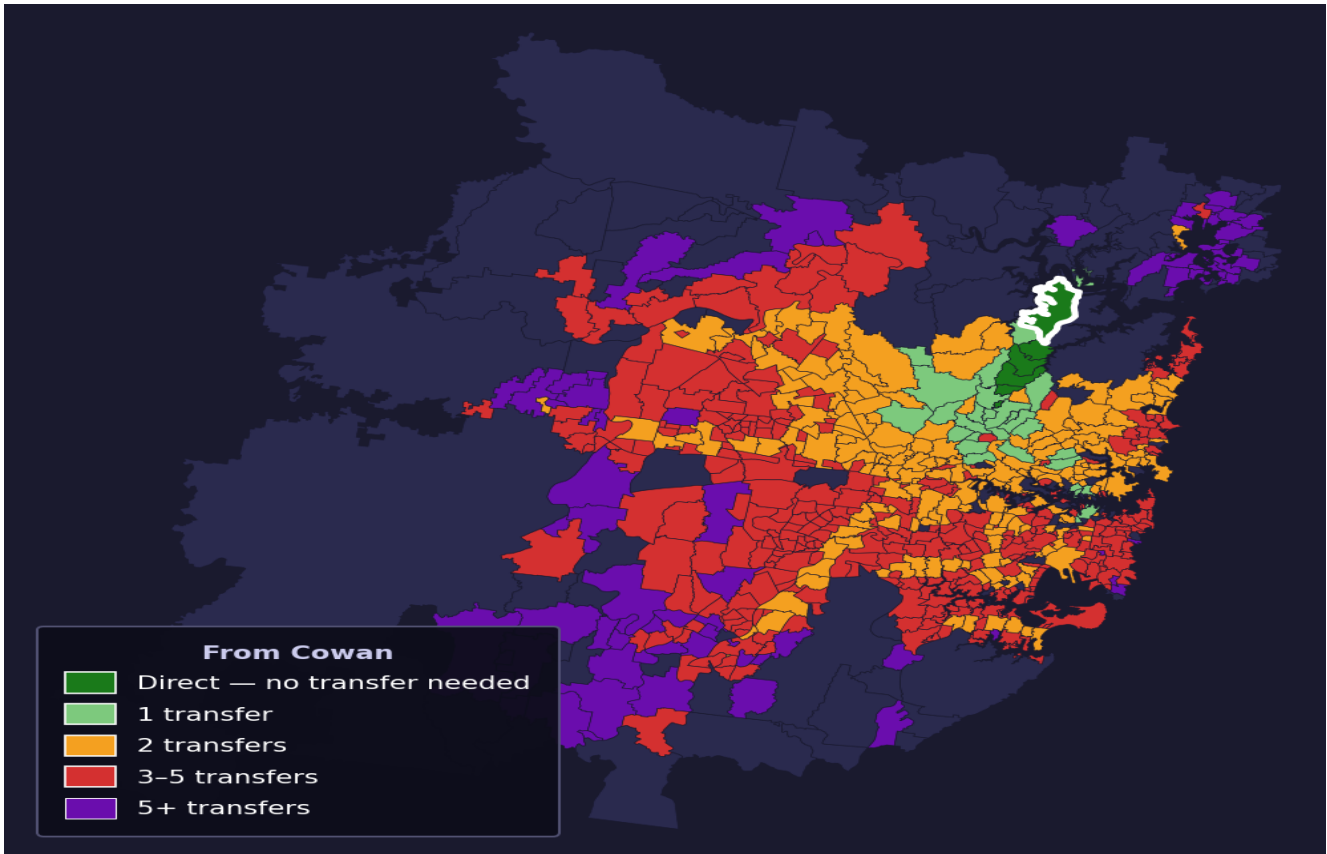

Cowan

Rank #432 of 781 suburbs

Composite 60 _{/100}	Journey Quality 51 _{/100}	Cost Efficiency 90 _{/100}	Connectivity 49 _{/100}
---	---	---	--

Direct (0 transfers)	5 of 781
1 transfer	31 of 781
2 transfers	200 of 781
3-5 transfers	362 of 781
5+ transfers	182 of 781

Destination	Time	Single Trip	Weekly
Sydney CBD	97 min	\$5.62	\$48.51/wk
Parramatta	166 min	\$8.37	\$50.00/wk
Sydney Airport	167 min	\$7.82	
Macquarie Park	112 min	\$6.94	\$49.96/wk
Olympic Park	171 min	\$12.86	\$50.00/wk