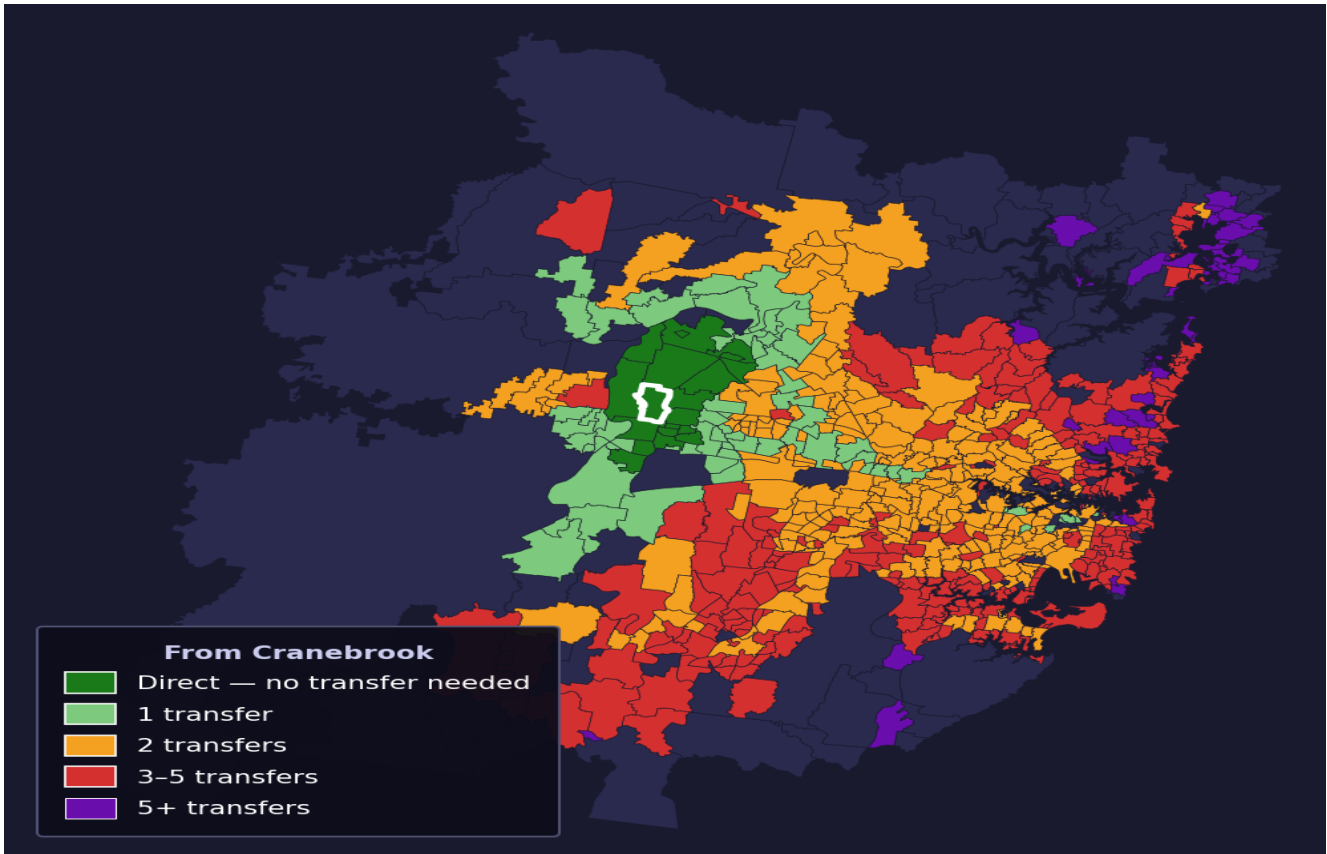

Cranebrook

Rank #658 of 781 suburbs

Composite 49 _{/100}	Journey Quality 17 _{/100}	Cost Efficiency 98 _{/100}	Connectivity 57 _{/100}
---	---	---	--

Direct (0 transfers)	20 of 781
1 transfer	66 of 781
2 transfers	276 of 781
3-5 transfers	271 of 781
5+ transfers	147 of 781

Destination	Time	Single Trip	Weekly
Sydney CBD	159 min	\$5.89	\$48.14/wk
Parramatta	132 min	\$5.95	\$48.14/wk
Sydney Airport	208 min	\$8.24	
Macquarie Park	190 min	\$8.57	\$50.00/wk
Olympic Park	159 min	\$9.62	\$50.00/wk