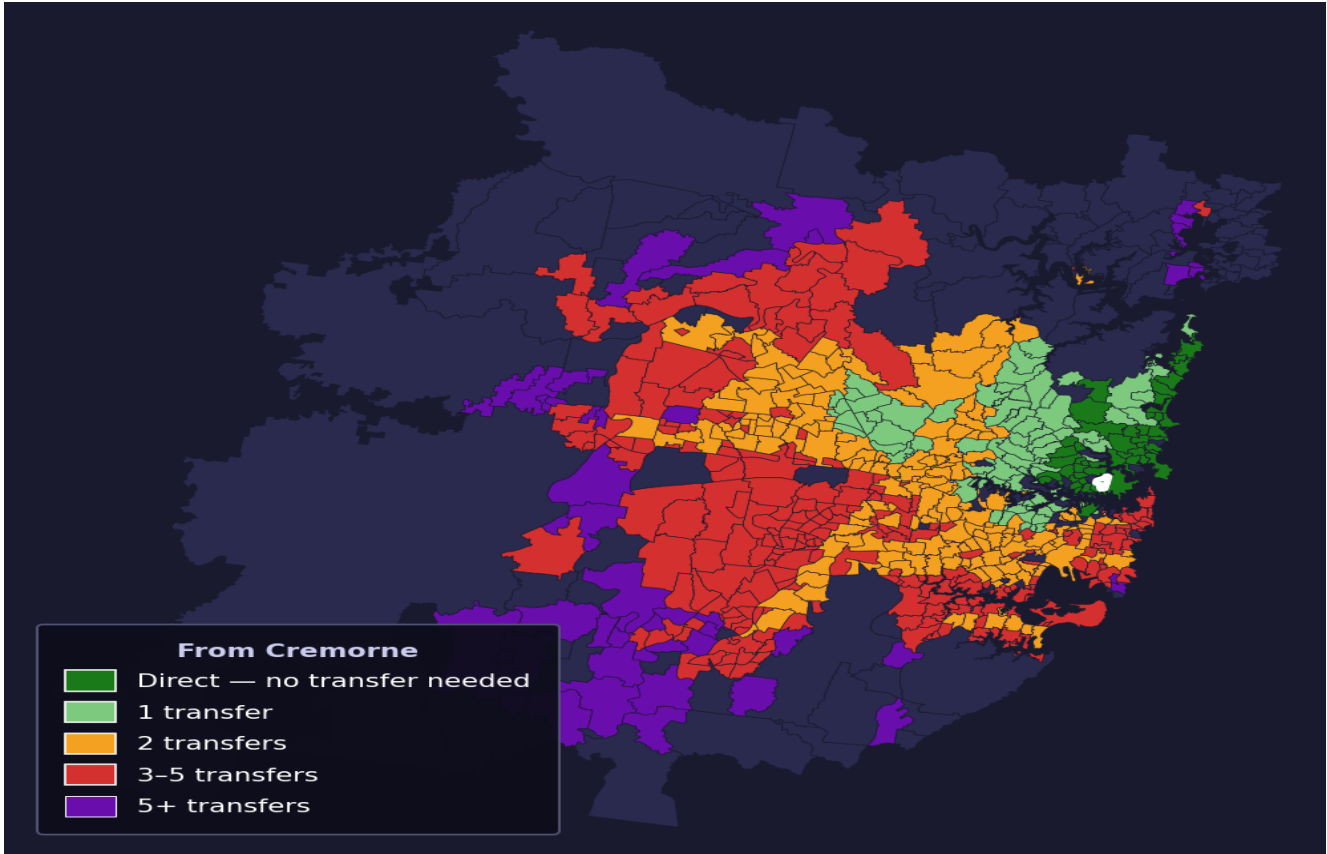

Cremorne

Rank #143 of 781 suburbs

Composite 73 _{/100}	Journey Quality 86 _{/100}	Cost Efficiency 67 _{/100}	Connectivity 58 _{/100}
-----------------------------------------------	-----------------------------------------------------	-----------------------------------------------------	--------------------------------------------------

Direct (0 transfers)	58 of 781
1 transfer	90 of 781
2 transfers	197 of 781
3-5 transfers	255 of 781
5+ transfers	180 of 781

Destination	Time	Single Trip	Weekly
Sydney CBD	32 min	\$3.22	\$32.18/wk
Parramatta	112 min	\$6.75	\$50.00/wk
Sydney Airport	133 min	\$5.98	
Macquarie Park	54 min	\$4.15	\$41.48/wk
Olympic Park	90 min	\$5.25	\$50.00/wk